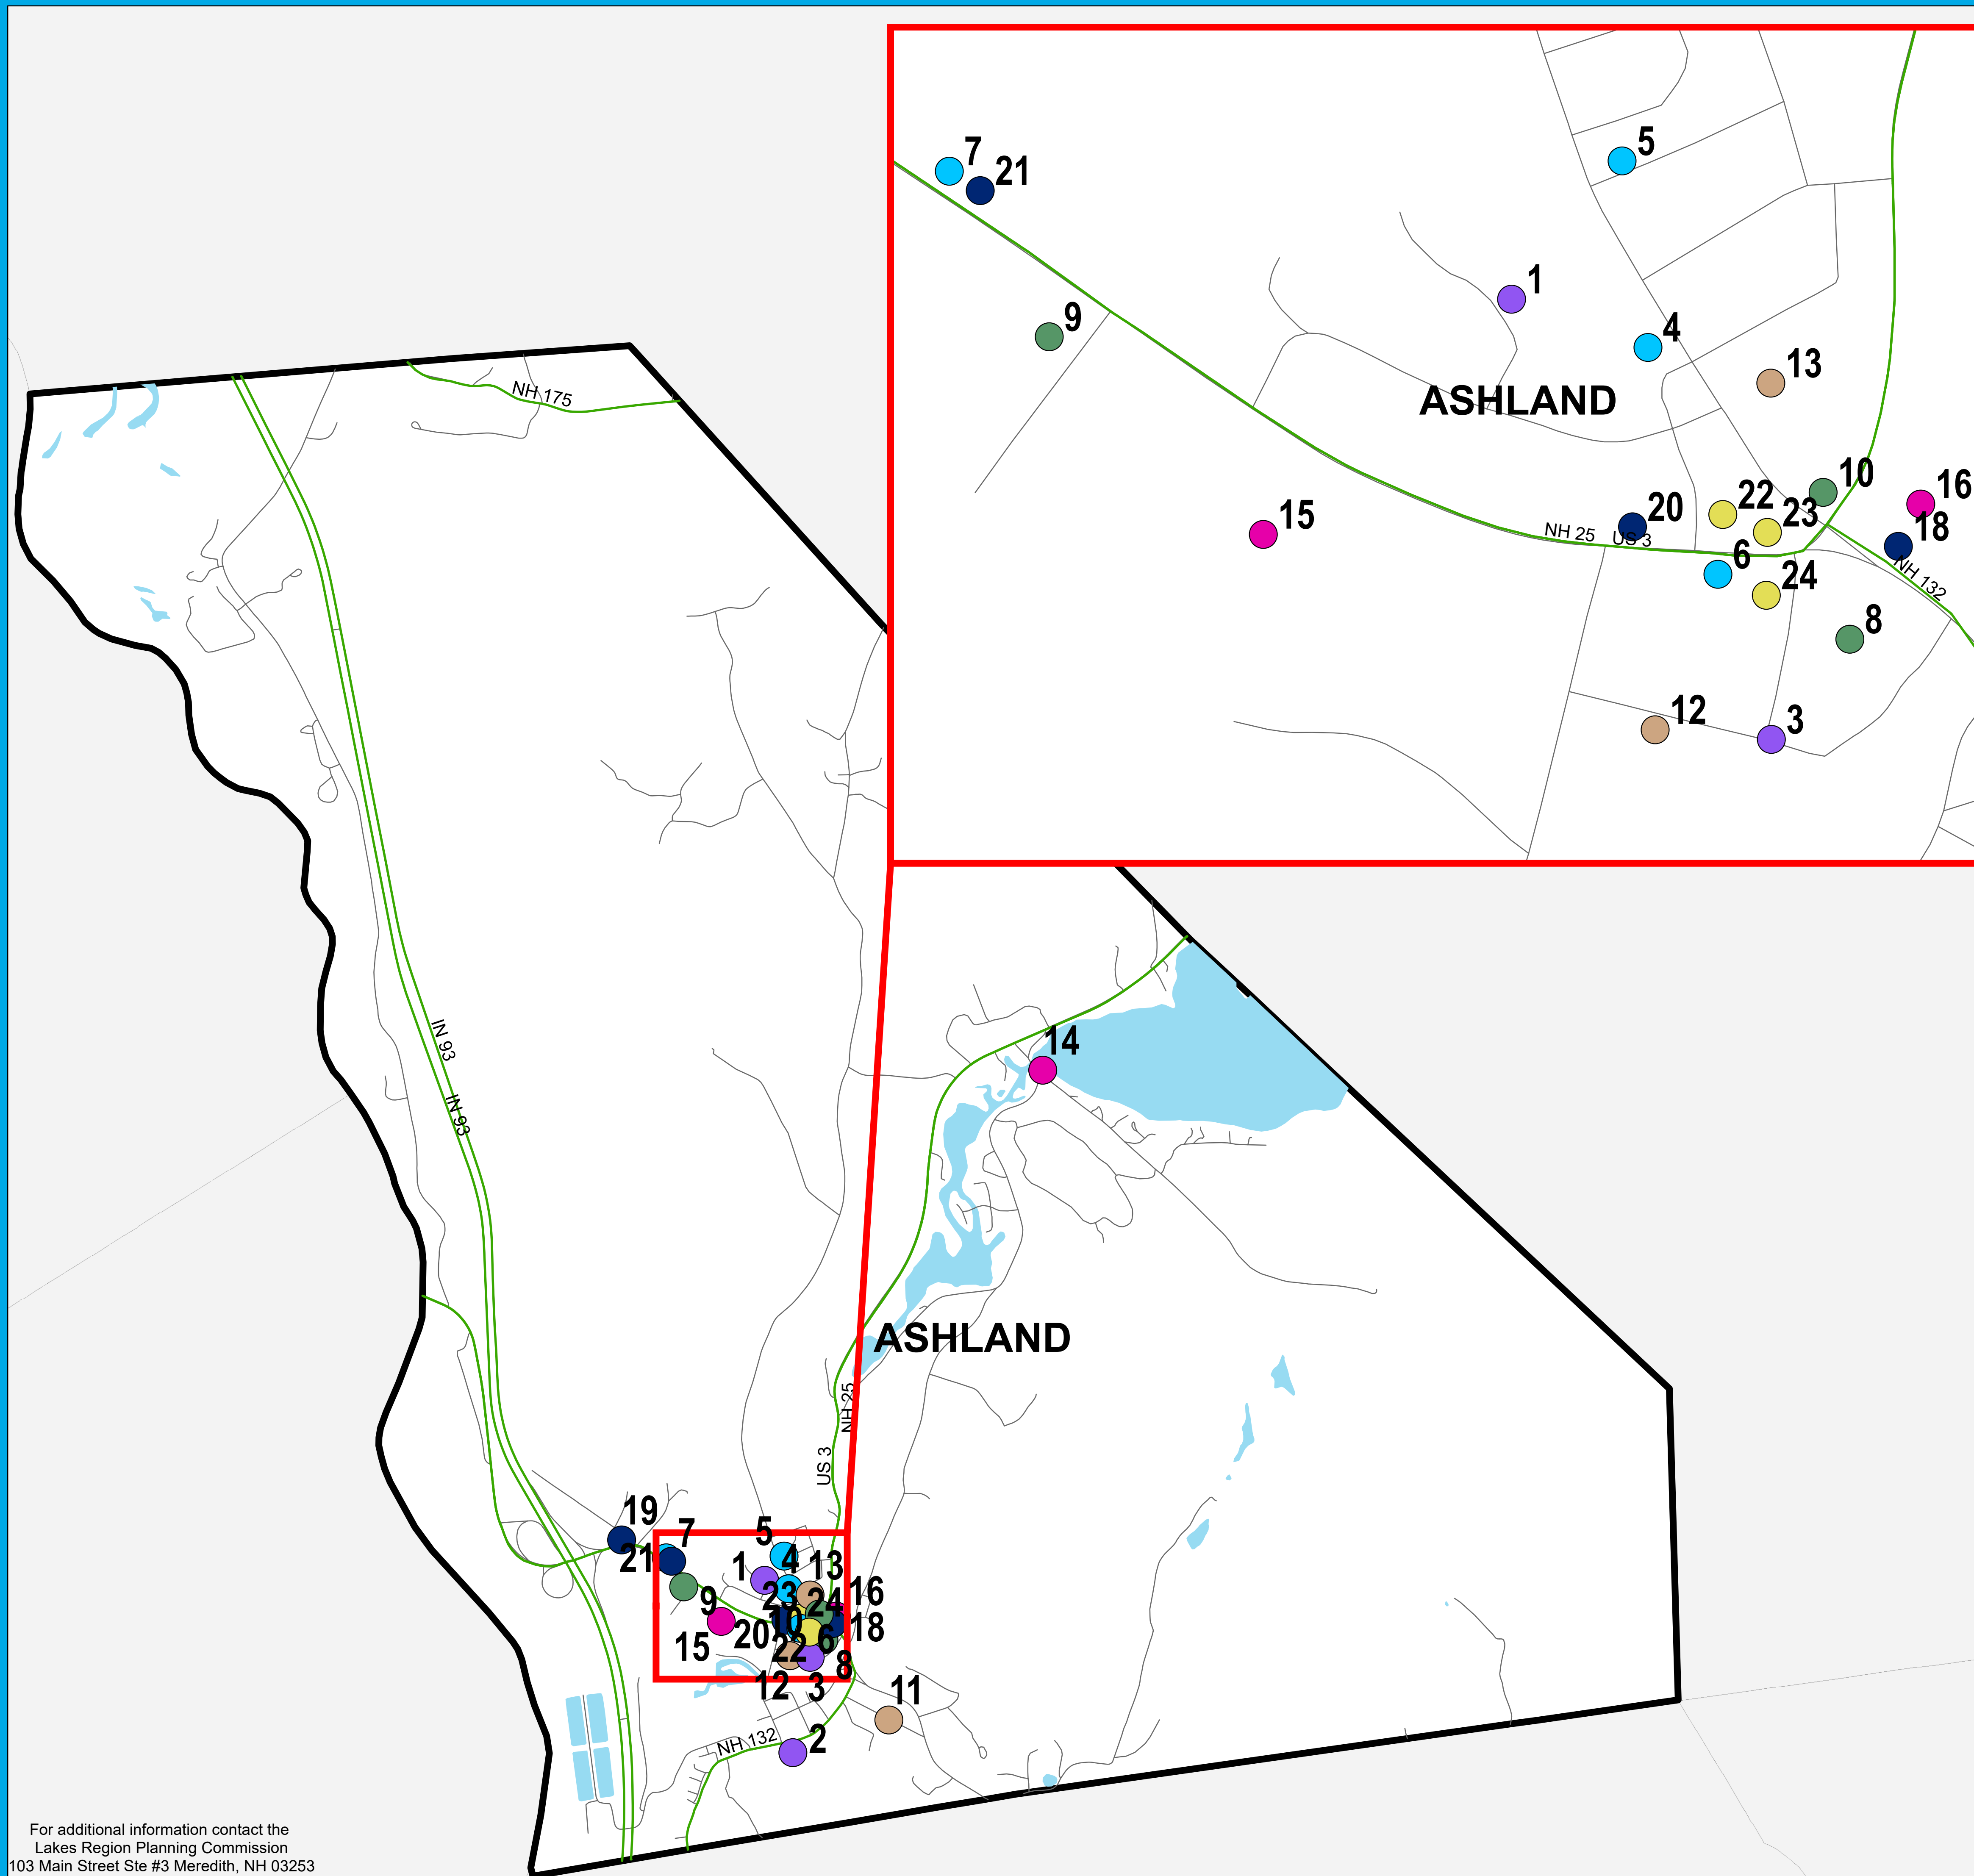

Ashland Transportation Key Destinations

Label	Key Destination List	Street #	Street Name
1	Ashland Elementary School	16	Education Drive
2	Ashland Railroad Museum	69	Depot Street
3	Whipple House Museum	4	Pleasant Street
4	Ashland Community Center	4	Highland Street
5	Ashland Town Hall	20	Highland Street
6	Ashland Town Library	41	Main Street
7	U.S. Post Office	142	Main Street
8	American Legion Post #15	39	South Main Street
9	Freudenberg - NOK	125	Main Street
10	Meredith Village Savings Bank	5	Riverside Drive
11	Ashland United Methodist Church	12	Washington Street
12	St. Agnes Church	6	Hill Avenue
13	St. Mark's Episcopal Church	18	Highland Street
14	Ashland Town Beach	0	Leavitt Hill Road
15	L.W. Packard Park	0	Main Street
16	Memorial Park	0	Main Street
17	White Mountain Country Club	2	Country Club Road
18	Ashland House of Pizza	36	South Main Street
19	Burger King	25	West Street
20	Common Man Restaurant	60	Main Street
21	Dunkin Donuts	158	Main Street
22	Bob's Shur Fine Market	52	South Main Street
23	Mountain Laurel Flower Shop	47	South Main Street
24	Racing Mart	45	Main Street

Type of Destination

- EDUCATION
- ENTERTAINMENT
- LODGING
- MUNICIPAL BUILDING
- OTHER
- PLACE OF WORSHIP
- RECREATION
- RESTAURANT
- STORE

0 0.375 0.75 1.5 Miles

For additional information contact the
Lakes Region Planning Commission
103 Main Street Ste #3 Meredith, NH 03253
(603) 279- 8171