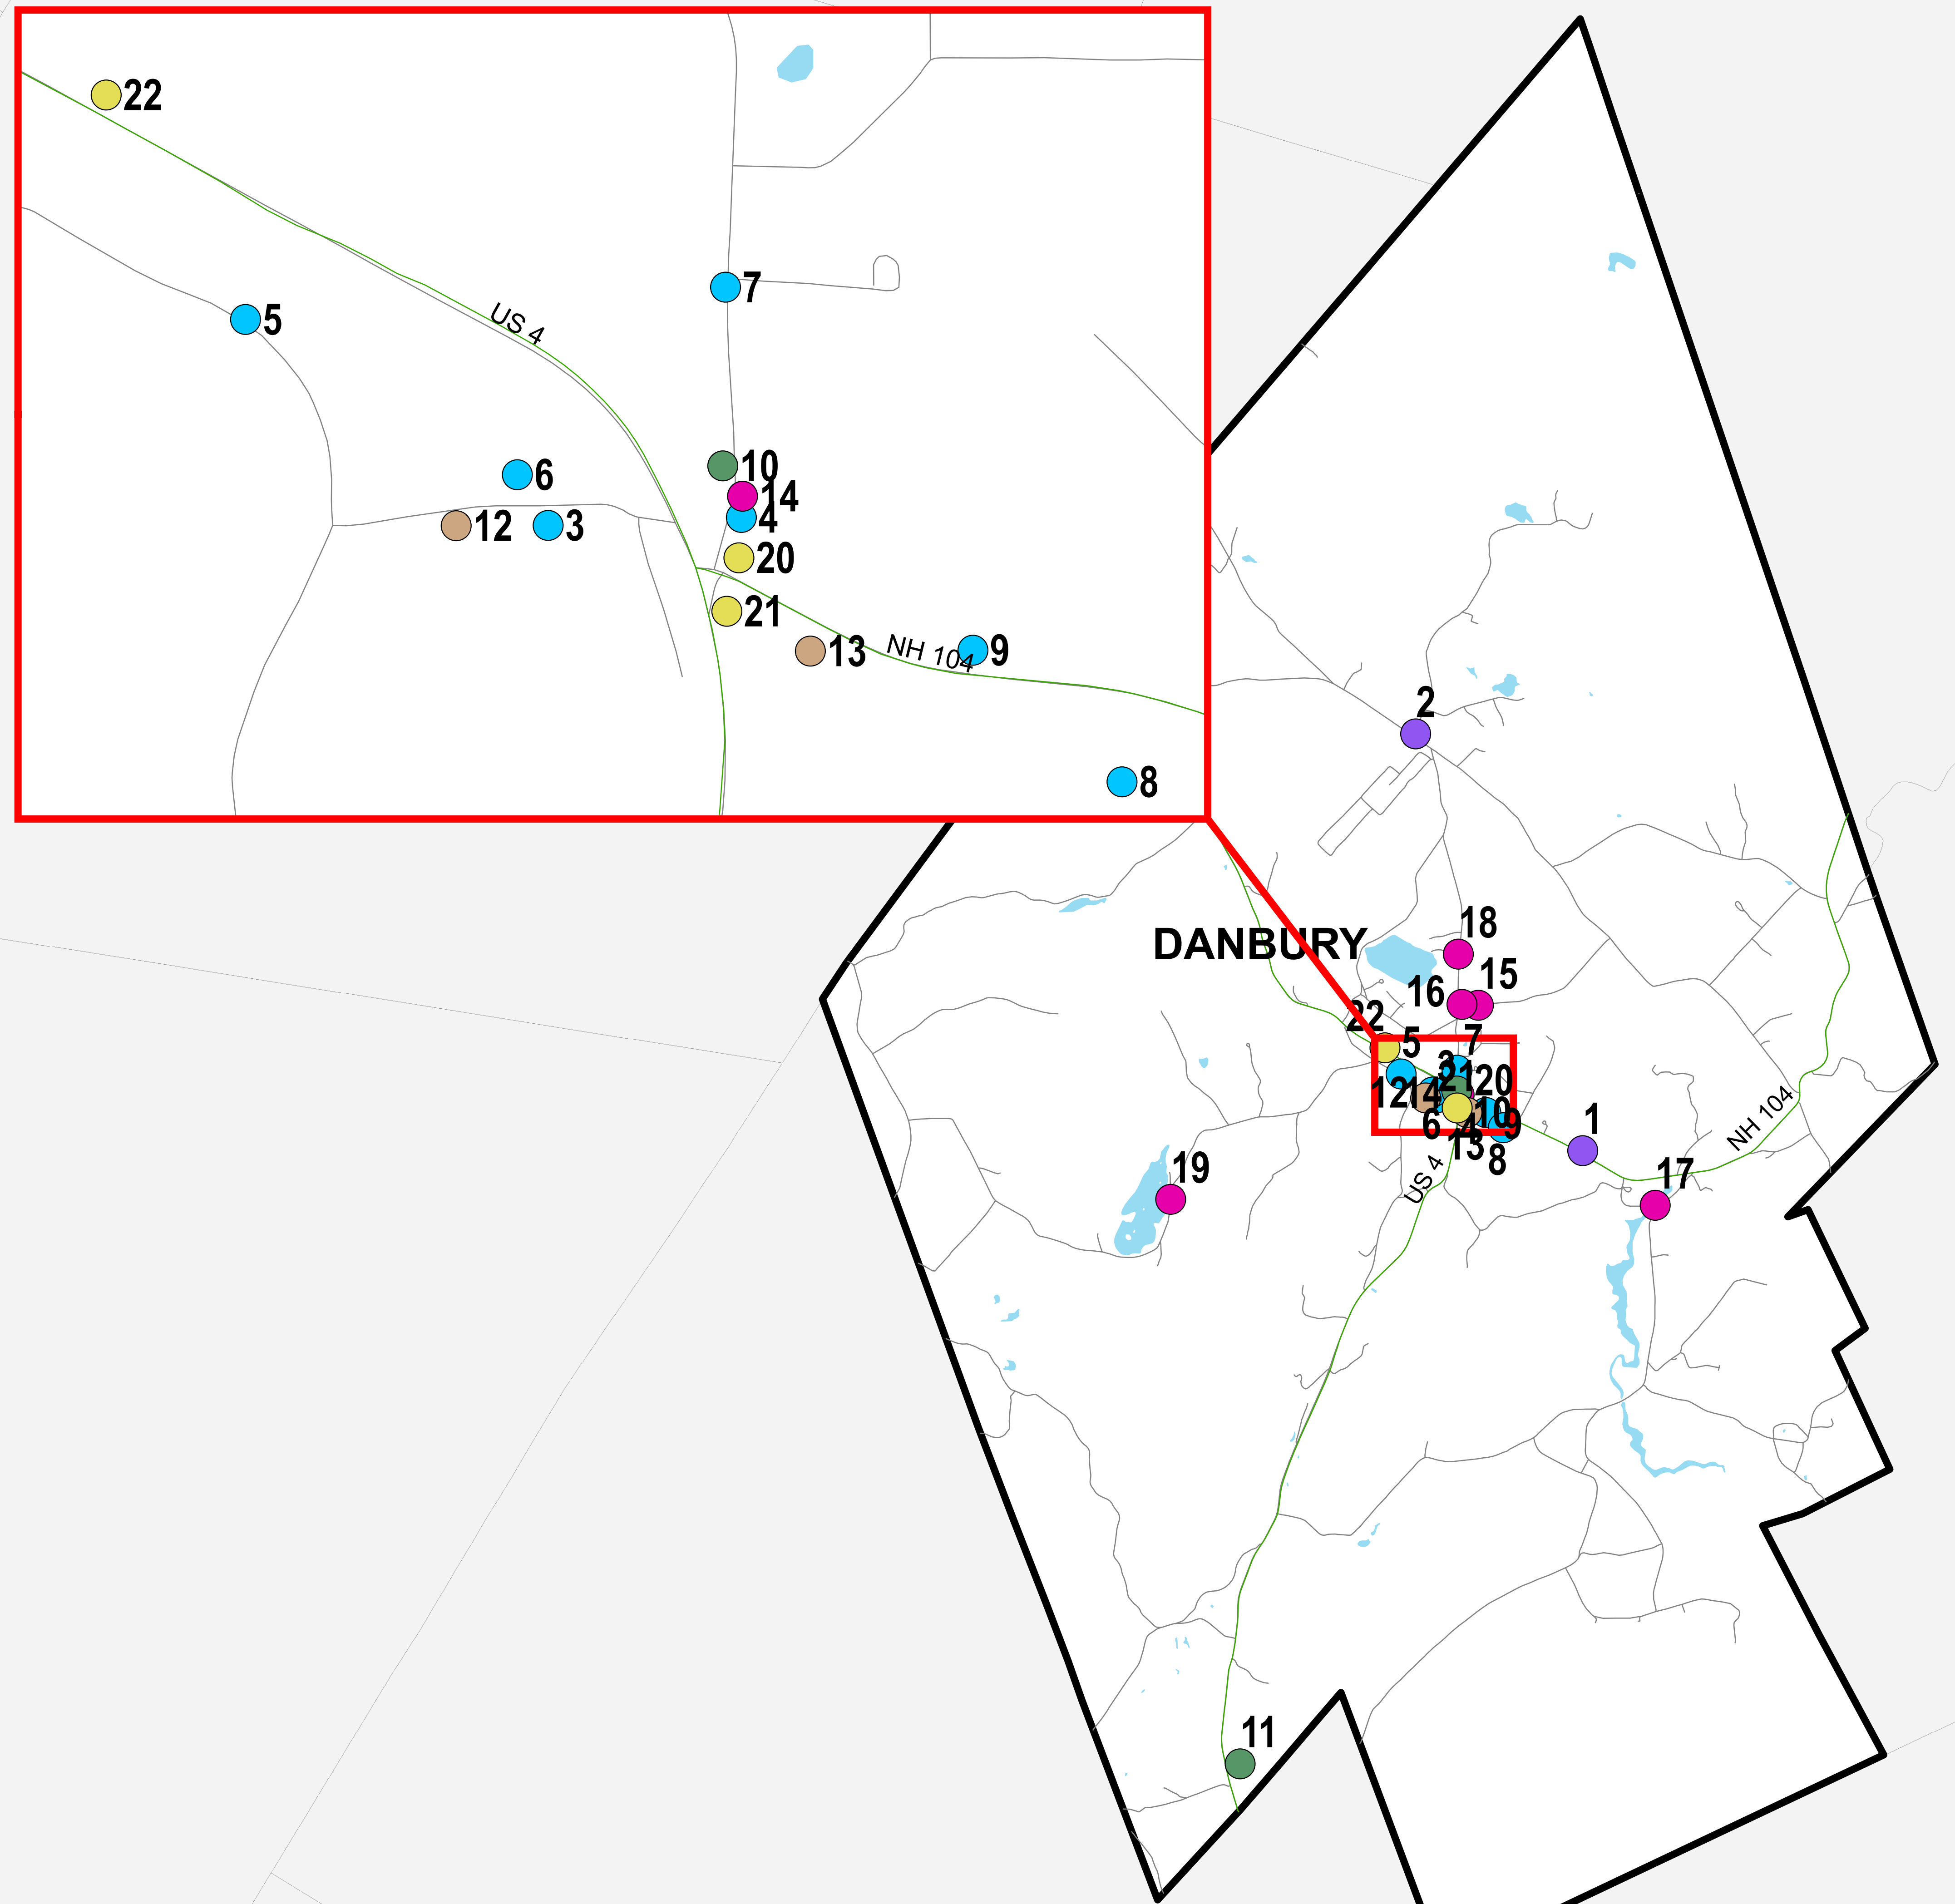

Danbury Transportation Key Destinations

Label	Key Destination List	Street #	Street Name
1	Danbury Elementary School	20	Daffodil Lane
2	North Road Schoolhouse Museum	440	North Road
3	Danbury Community Center	15	High Street
4	Danbury Fire Department	10	North Road
5	Danbury Police Dept.	23	High Street
6	Danbury Town Hall	23	High Street
7	Danbury Transfer Station	30	North Road
8	George Gamble Library	29	NH Route 104
9	U.S. Post Office	41	NH Route 104
10	Blazing Star Grange #17 Hall	15	North Road
11	Wallace Building Products Corp.	40	Wallace Lane
12	Danbury Christian Church	33	High Street
13	United Church of Danbury	20	NH Route 104
14	American Legion Hall	12	North Road
15	Independence Park	0	Eastern District Road
16	Playground	0	North Road
17	Ragged Mountain Ski Resort	1	Ragged Mountain Road
18	School Pond Boat Launch	0	North Road
19	Waukeena Lake Boat Launch	0	Waukeena Lake Road
20	Danbury Country Store	705	US Route 4
21	Dick's Village Store	712	US Route 4
22	Smith River Trading Post	601	US Route 4

Type of Destination

- EDUCATION
- ENTERTAINMENT
- LODGING
- MUNICIPAL BUILDING
- OTHER
- PLACE OF WORSHIP
- RECREATION
- RESTAURANT
- STORE

For additional information contact the
Lakes Region Planning Commission
103 Main Street Ste #3 Meredith, NH 03253
(603) 279- 8171