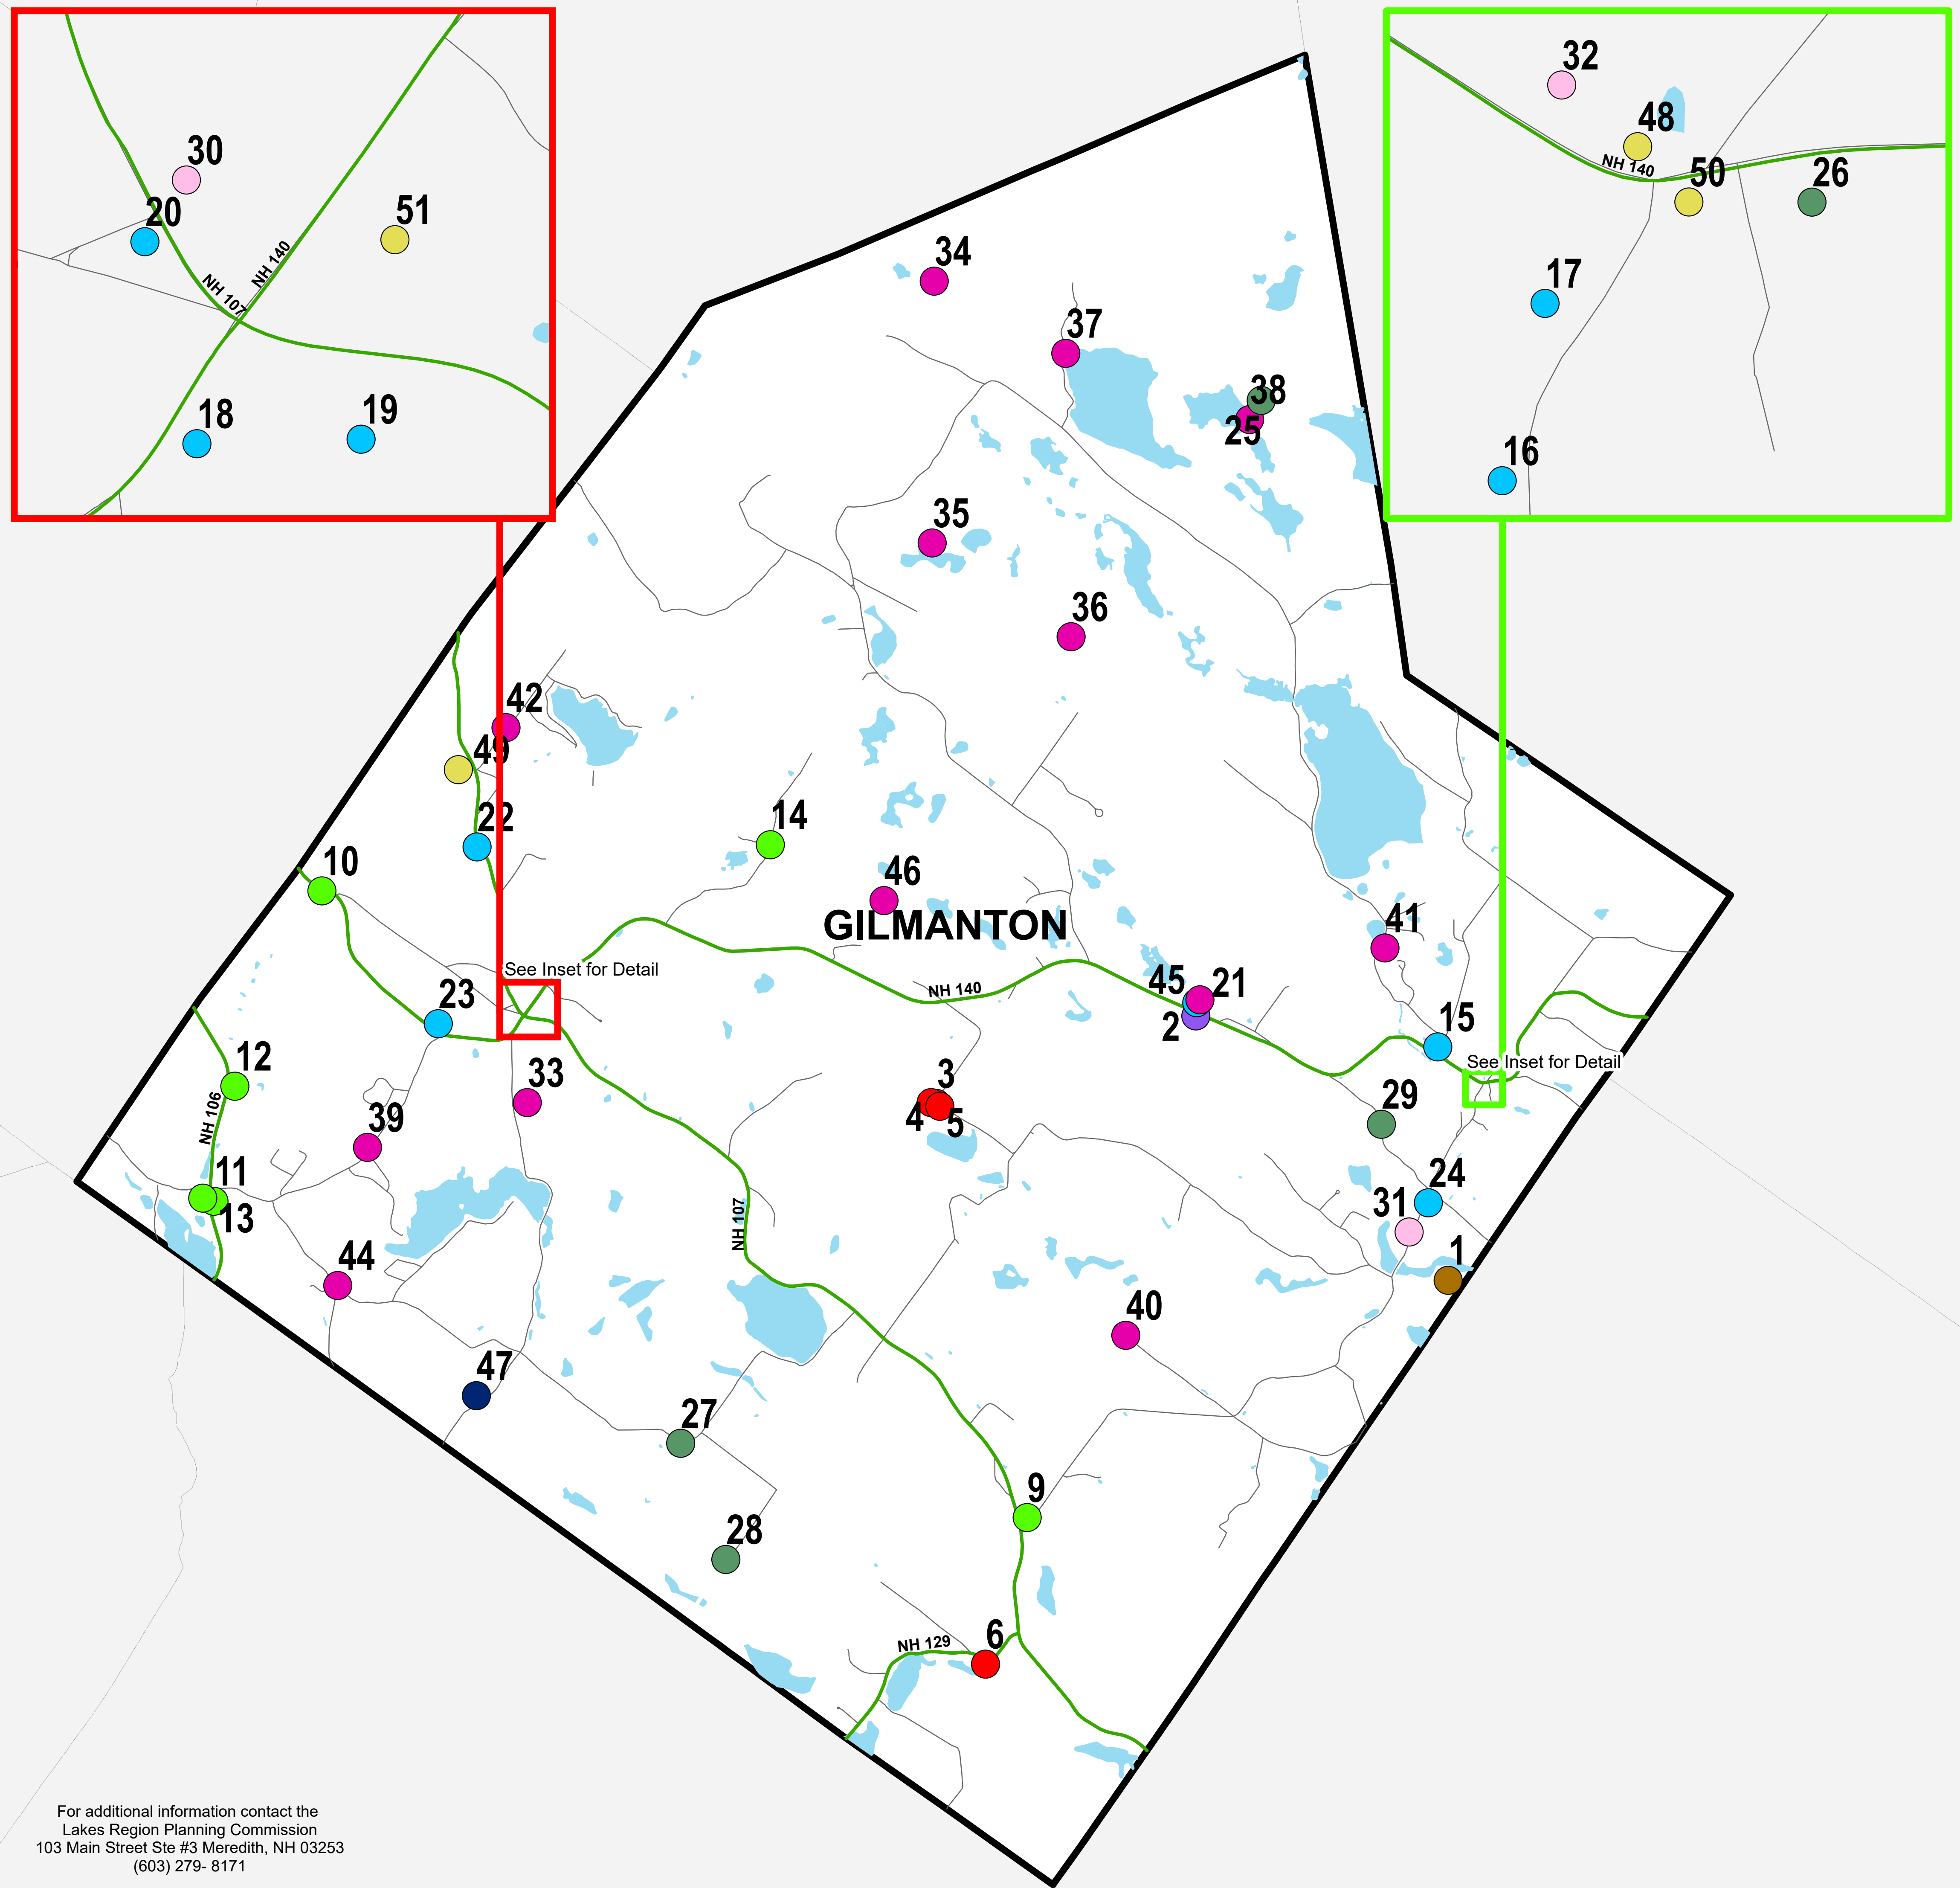

Type of Destination

- CAMP
- EDUCATION
- HISTORIC
- MAJOR EMPLOYER
- MUNICIPAL BUILDING
- OTHER
- PLACE OF WORSHIP
- RECREATION
- RESTAURANT
- STORE

0 0.75 1.5 3 Miles

For additional information contact the
Lakes Region Planning Commission
103 Main Street Ste #3 Meredith, NH 03253
(603) 279- 8171