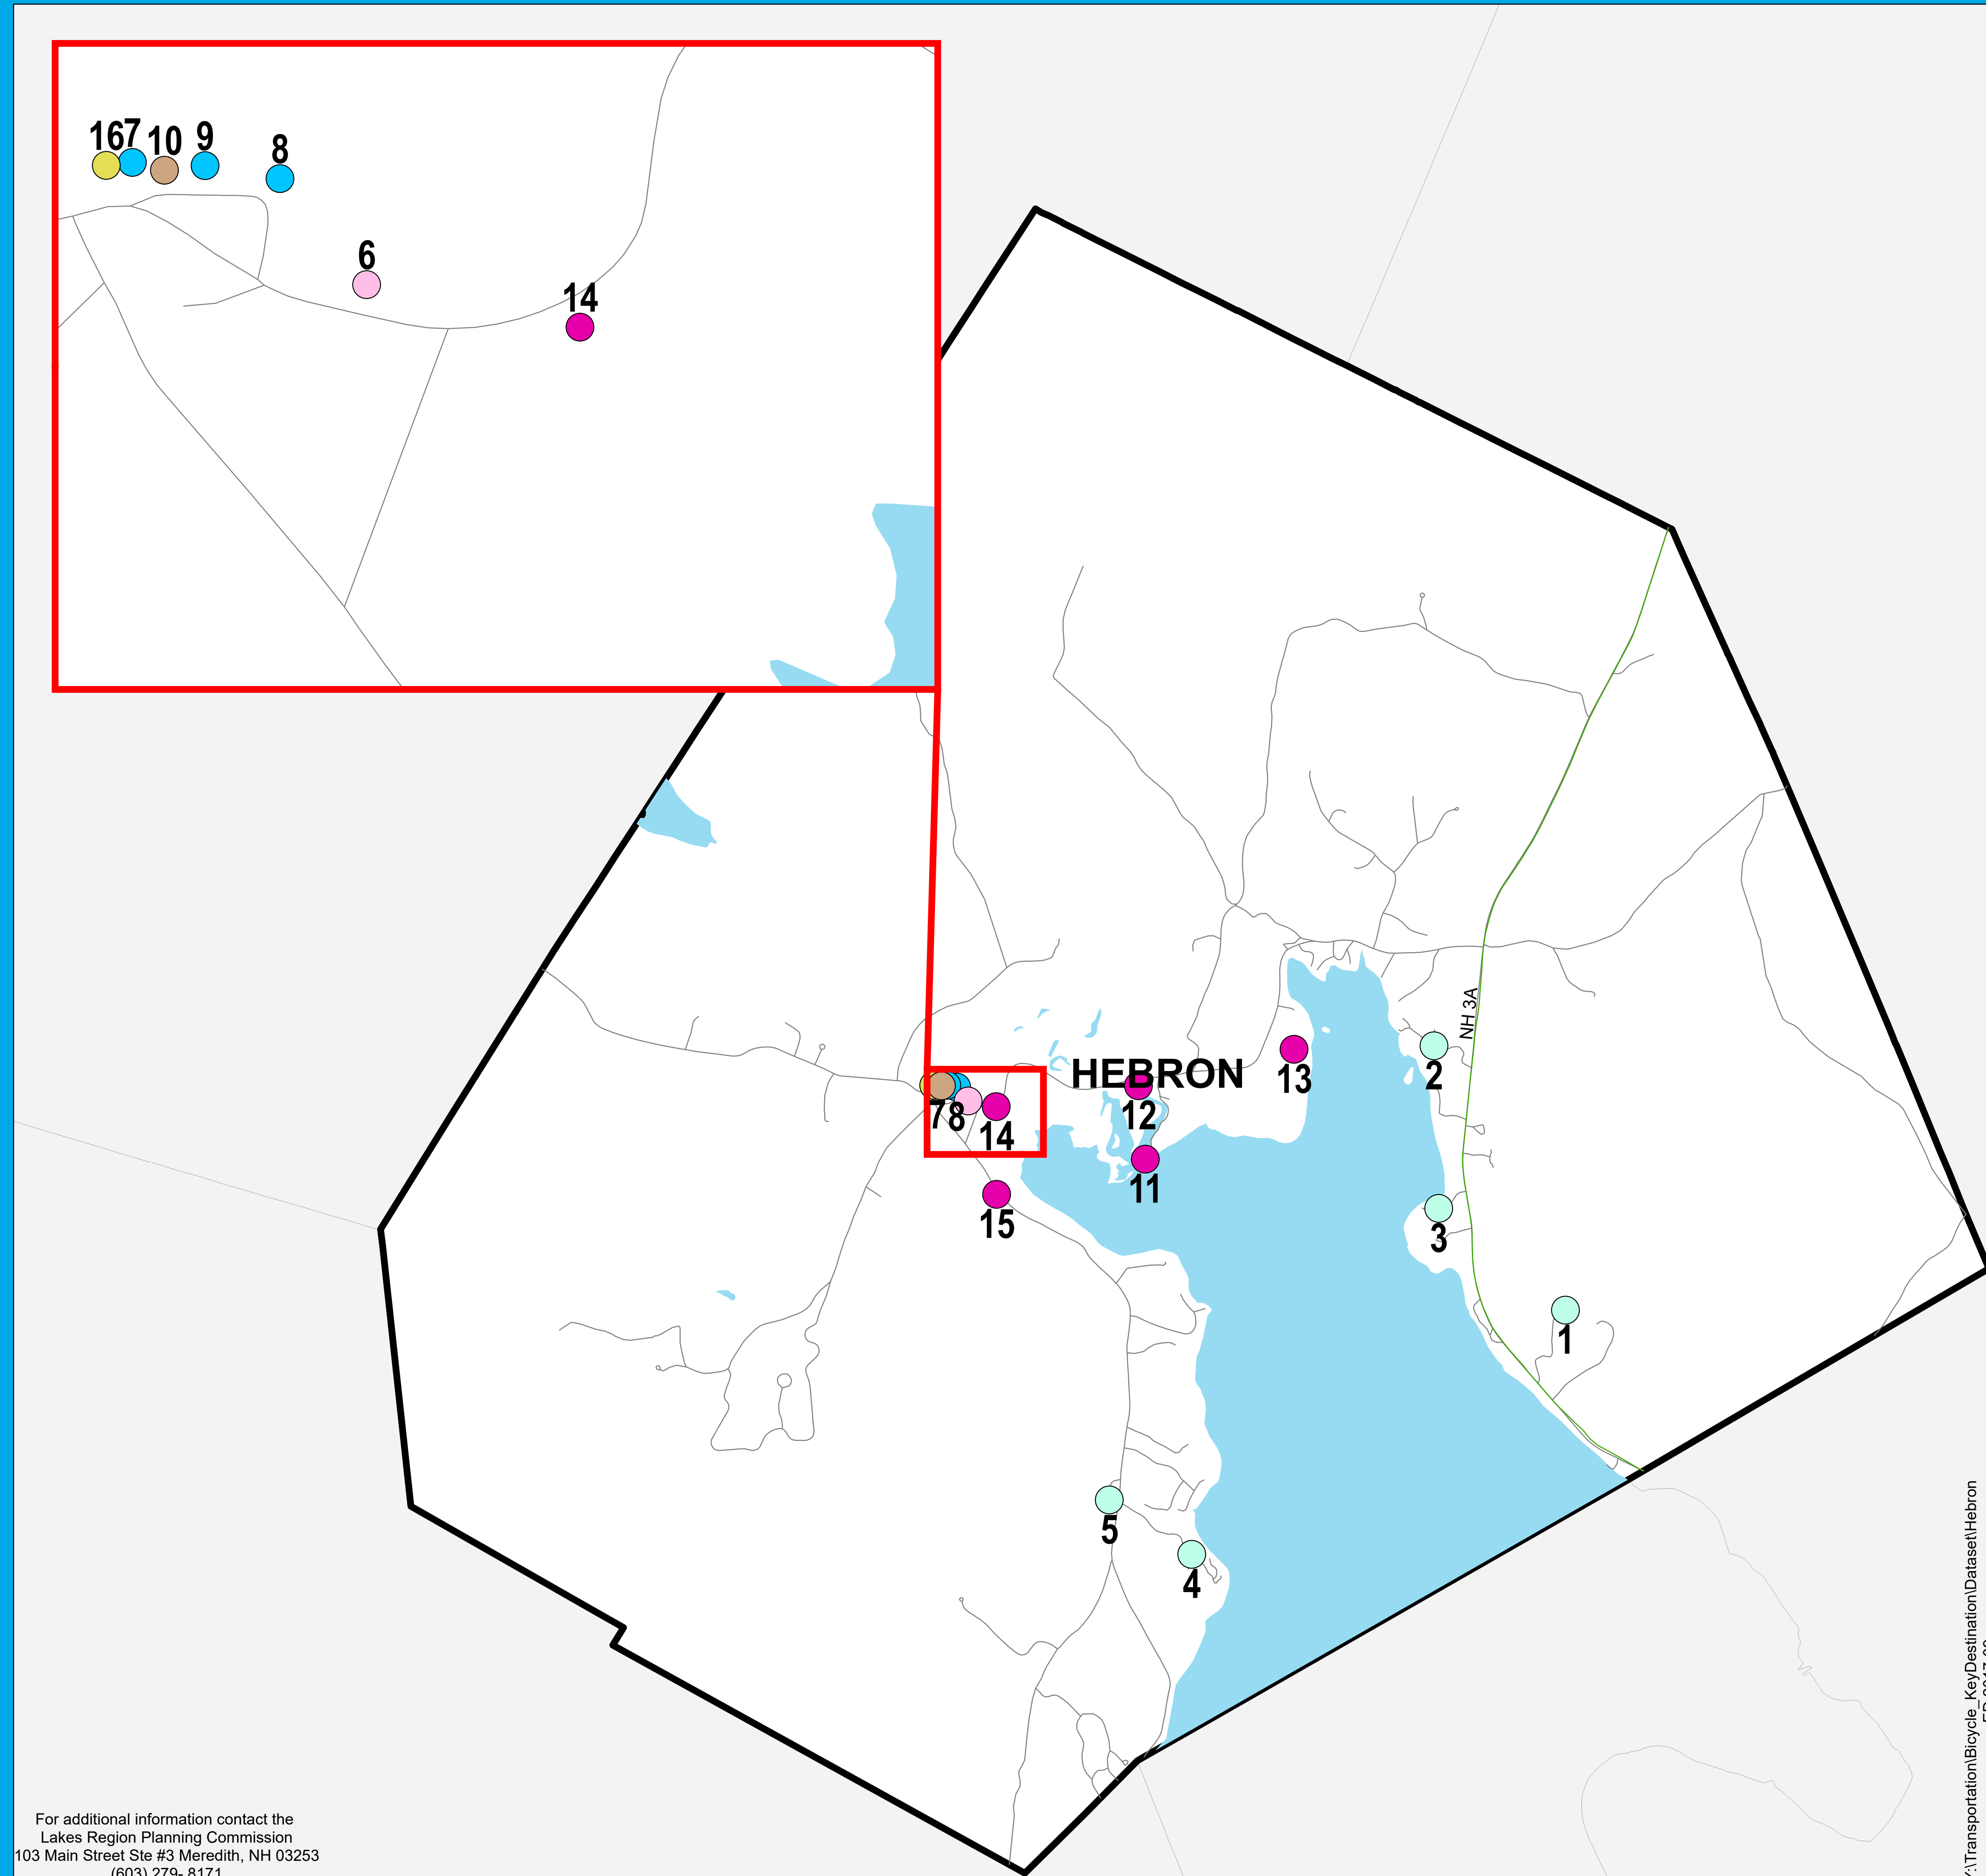

Hebron Transportation Key Destinations

Label	Key Destination List	Street #	Street Name
1	Camp Pasquaney	19	Pasquaney Lane
2	Mowglis School of the Open	4	Moglis Drive
3	Camp Onaway	27	Camp Onaway Road
4	Camp Berea	68	Berea Road
5	Camp Wicosuta	21	Wicosuta Drive
6	Meadow Wind B&B	41	North Shore Road
7	U.S. Post Office	7	North Shore Road
8	Hebron Town Hall	10	Church Lane
9	Hebron Public Library	8	Church Lane
10	Hebron Union Congregational Church	16	Church Lane
11	Town Beach	0	Lakeshore Drive
12	Grey Rocks Conservation Area	192	North Shore Road
13	Paradise Point	290	North Shore Road
14	Ash Cottage	50	North Shore Road
15	Bear Mountain	0	West Shore Drive
16	Hebron Village Store	7	North Shore Road

Type of Destination

CAMP	PLACE OF WORSHIP
EDUCATION	RECREATION
ENTERTAINMENT	RESTAURANT
LODGING	STORE
MUNICIPAL BUILDING	

For additional information contact the
Lakes Region Planning Commission
103 Main Street Ste #3 Meredith, NH 03253
(603) 279- 8171