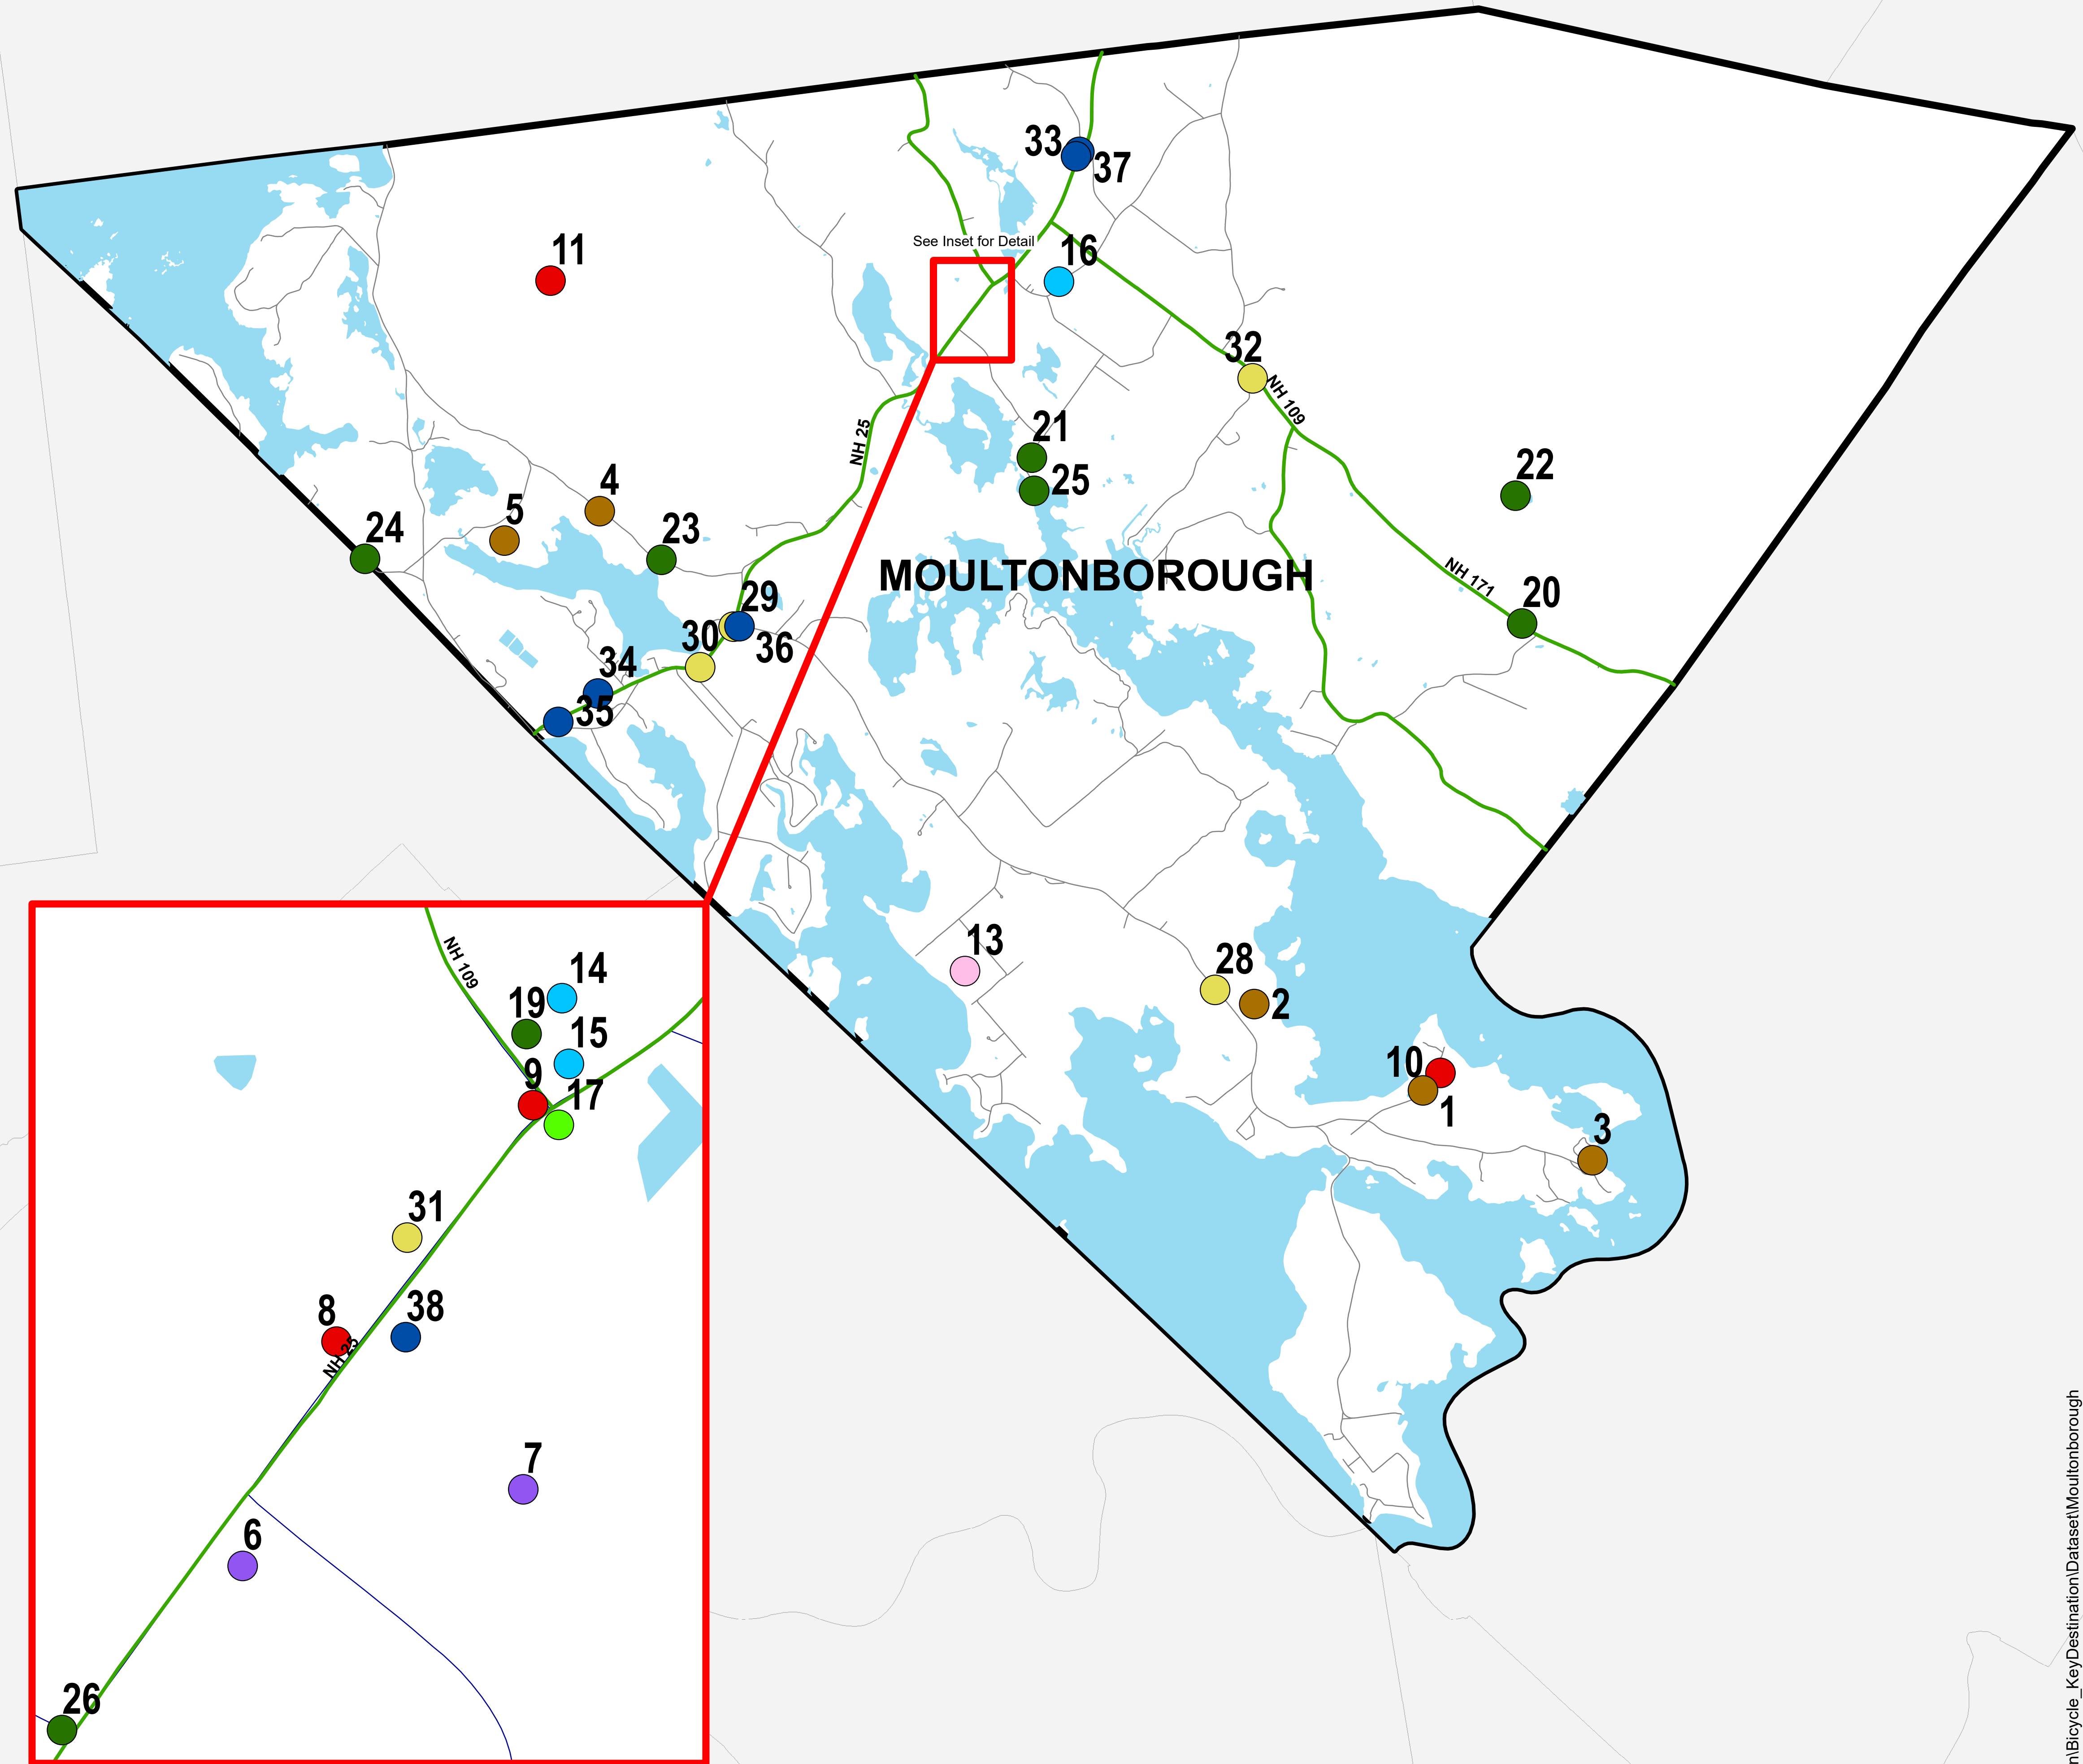

# Moultonborough Transportation Key Destinations

Label	Key Destination List	Street #	Street Name
1	Camp Robindel	81	Geneva Point Road
2	Camp Tecumseh	975	Moultonborough Neck Road
3	Camp Winaukee	432	Winaukee Road
4	Camp Hawkeye	234	Red Hill Road
5	Camp Quinebarg	100	Sibley Road
6	Moultonborough Central School	916	NH Route 25
7	Moultonborough Academy	25	Blake Road
8	Moultonborough Historical Society	953	NH Route 25
9	The Old Country Store	1011	NH Route 25
10	Geneva Point Center	108	Geneva Point Road
11	Red Hill Fire Tower		N/A
	Lamprey House Museum	?	
13	Kona Mansion Inn	62	Jacobs Road
14	Moultonborough Town Hall	6	Holland Street
15	Moultonborough Public Library	4	Holland Street
16	Lions Club Facility	139	Old Route 109
17	Moultonborough Methodist Church	1018	NH Route 25
	Baptist Church	?	
19	Rec/Community Center	10	Holland Street
20	Castle in the Clouds	455	Old Mountain Road
21	Loon Center	183	Lees Mill Road
22	Castle in the Clouds Conservation Area		Ossipee Park Road
23	Red Hill Conservation Area		Red Hill Road
24	Center Harbor Woods/Pine Hill Cons. Area		High Haith Road
25	Blanchard Island Parking		Lee's Mills
26	Wingate Shores Preserve/Garland Pond		Garland Pond Road
	Unsworth Preserve	?	
28	Jo-Jo's Country Store	934	Moultonborough Neck Road
29	Murphy's Store	346	NH Route 25
30	Tedeschi Market	268	NH Route 25
31	Murphy's Store in Village	967	NH Route 25
32	Skelley's Market	374	NH Route 109
33	Penta Corporation	1253	NH Route 25
34	Crucon Cruise	81	NH Route 25
35	Meredith Village Savings Bank	67	NH Route 25
36	Miracle Farms Landscaping	14	Moultonborough Neck Road
37	Rewood Technologies	1241	NH Route 25
38	Laconia Savings Bank	960	NH Route 25

### Type of Destination

- CAMP
- EDUCATION
- HISTORIC
- LODGING
- MAJOR EMPLOYER
- MUNICIPAL BUILDING
- PLACE OF WORSHIP
- RECREATION
- STORE

For additional information contact the  
Lakes Region Planning Commission  
103 Main Street Ste #3 Meredith, NH 03253  
(603) 279- 8171