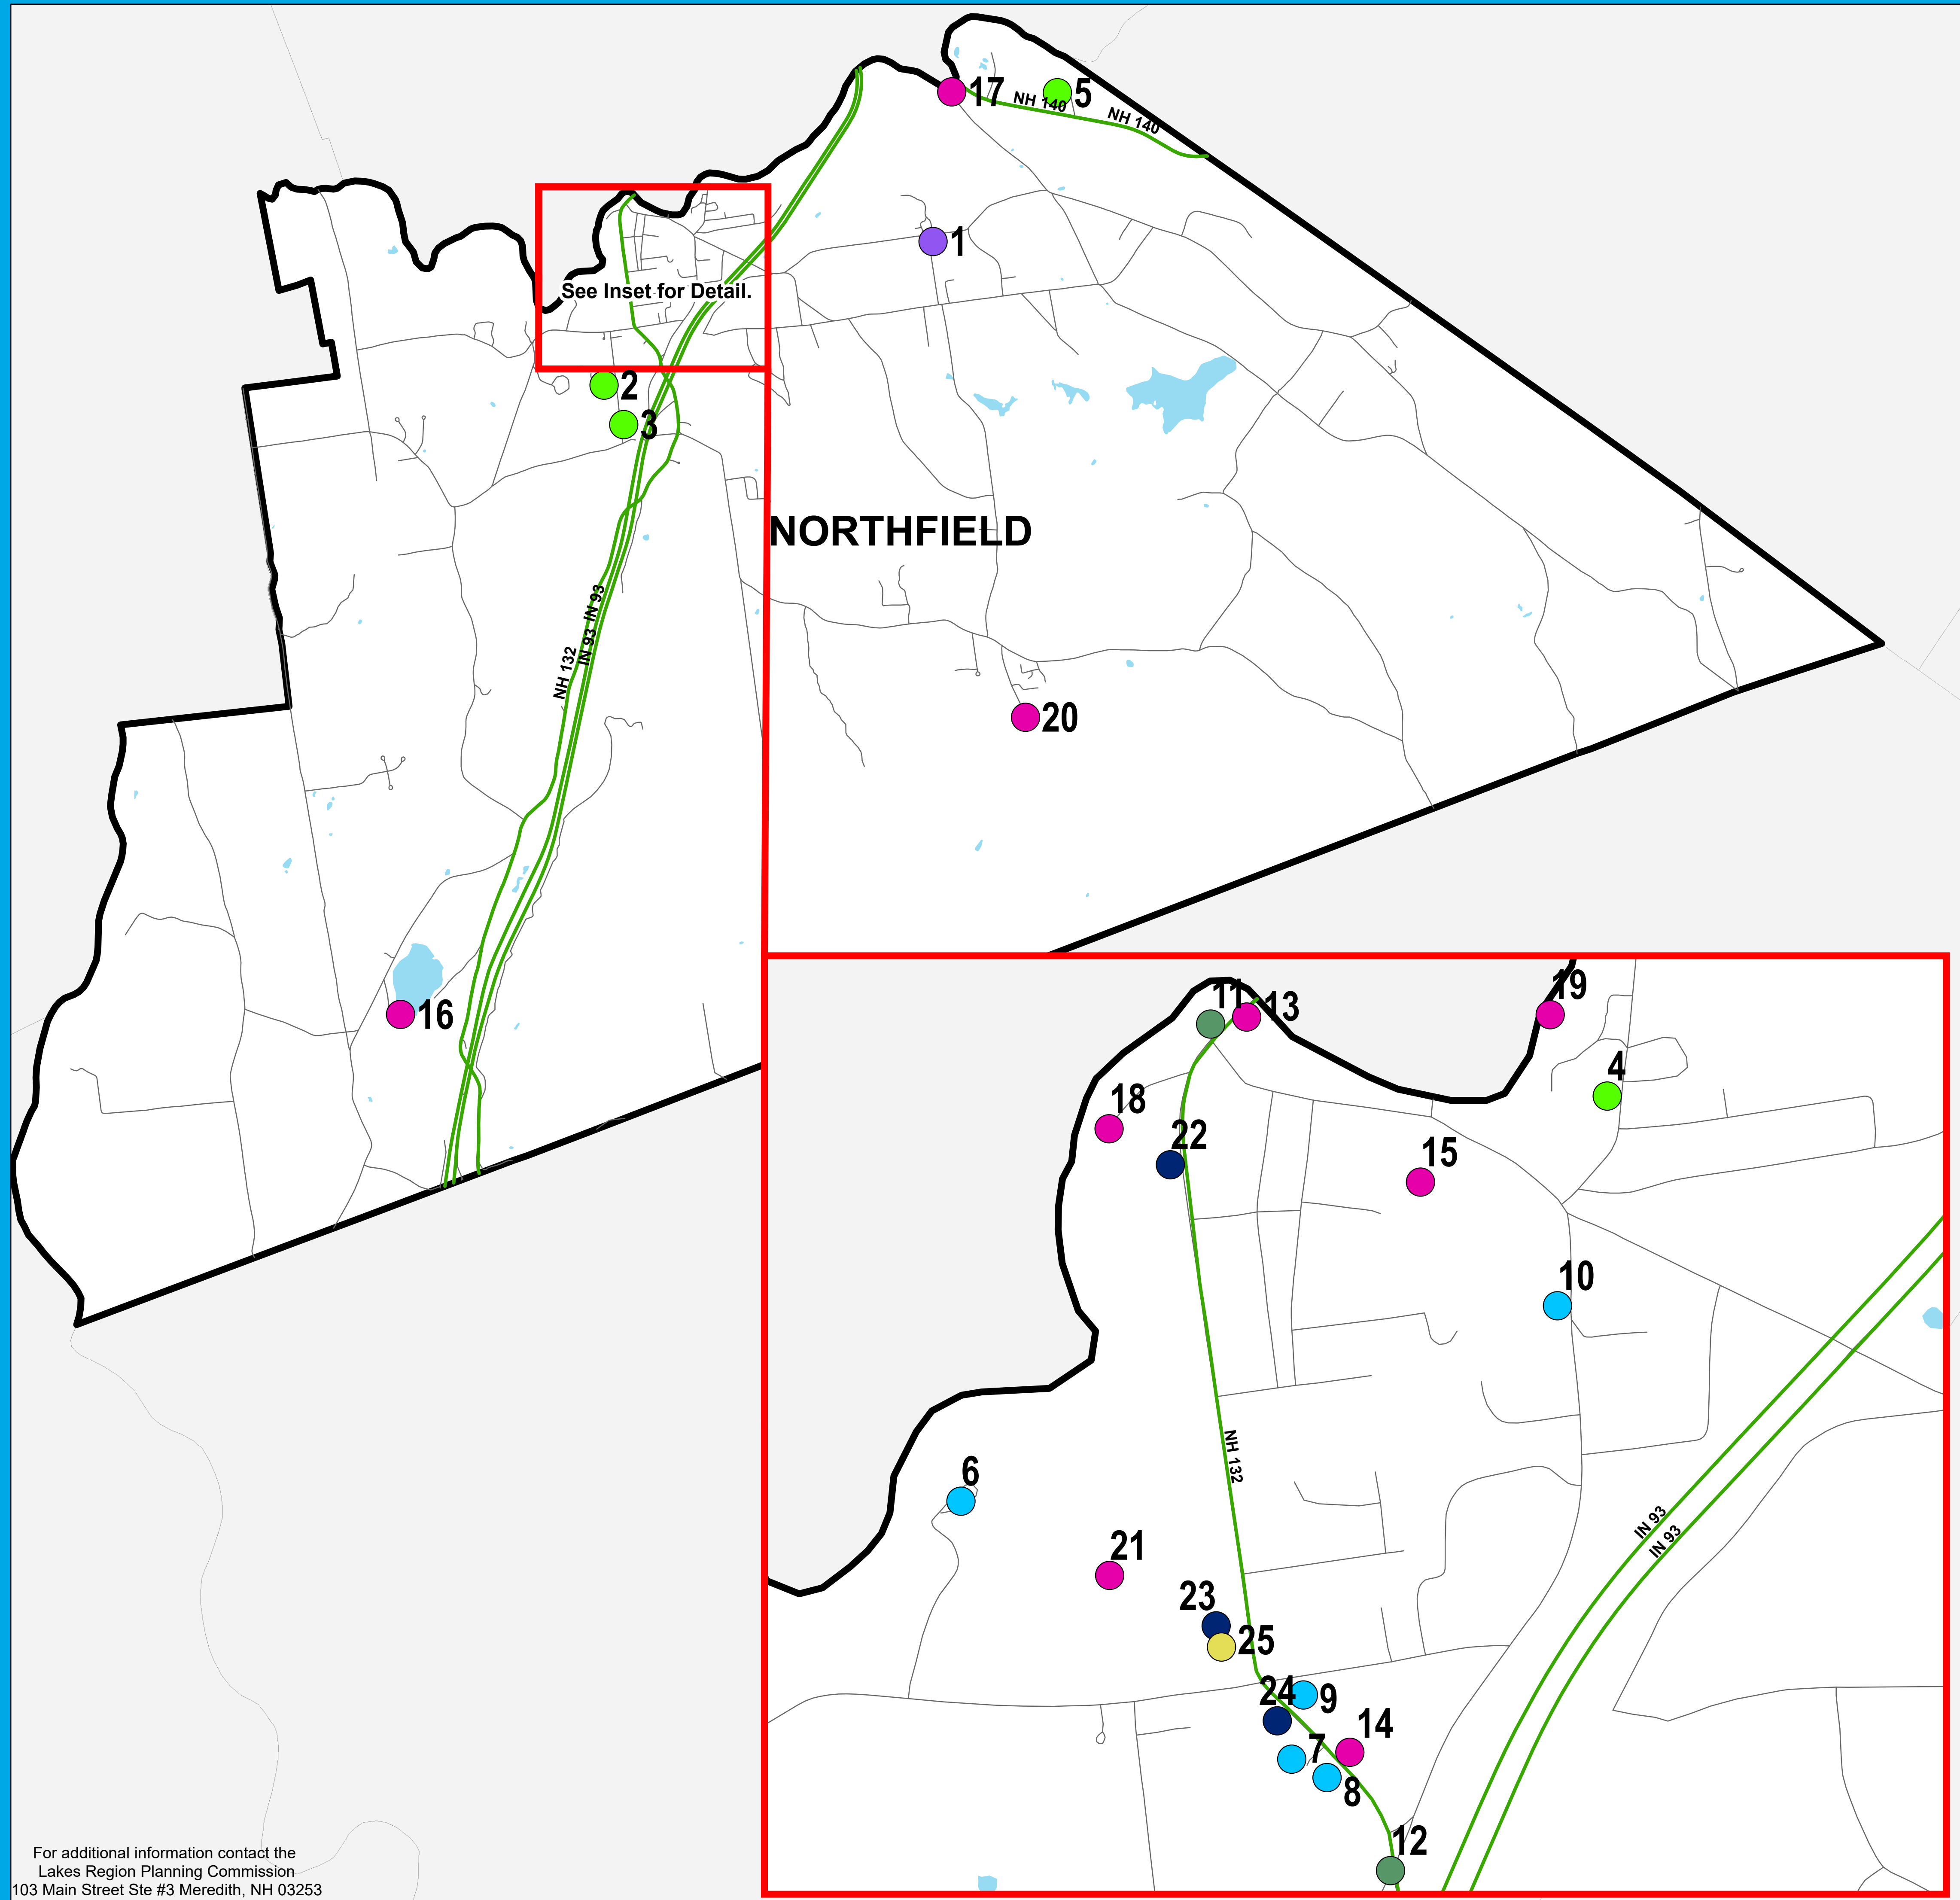

# Northfield Transportation Key Destinations

Label	Key Destination List	Street #	Street Name
1	Spaulding Youth Center	72	Spaulding Road
2	Freudenberg-NOK	6	Axle Drive
3	Amerigas	100	Forrest Road
4	Pcc Structurals	24	Granite Street
5	Eptan Plastics	2	Riverside Business Park
6	Northfield Transfer Station	0	Johnson Road
7	Town Garage	0	Park Street
8	Fire Department	0	Park Street
9	Police Department	0	Park Street
10	Town Hall	21	Summer Street
11	Merrimack Valley Railroad Station	11	Park Street
12	Exit 19 Entrance	0	Park Street
13	American Legion Post 49	4	Park Street
14	Pines Park/Horse Ring/Baseball Field	0	Park Street
15	The Arch/Park	0	Summer Street
16	Sondogardy Pond/Glines Park	0	Glines Park Road
17	Public Boat Launch (Winni River)	0	Shaker Road
18	Surrette Skate Board Park	0	Gibson Mill Road
19	Island Park	0	In the river
20	Highland Mountain Bike Park	75	Ski Hill Drive
21	Tilton School Field	0	Sargent Street
22	Park Street Pub and Tavern	41	Park Street
23	Ciao Pasta	133	Park Street
24	Dipsy Doodle Dairy Bar	143	Park Street
25	Park-N-Go	135	Park Street

**Type of Destination**

- EDUCATION
- RECREATION
- MAJOR EMPLOYER
- RESTAURANT
- MUNICIPAL BUILDING
- STORE
- OTHER

For additional information contact the  
Lakes Region Planning Commission  
103 Main Street Ste #3 Meredith, NH 03253  
(603) 279- 8171