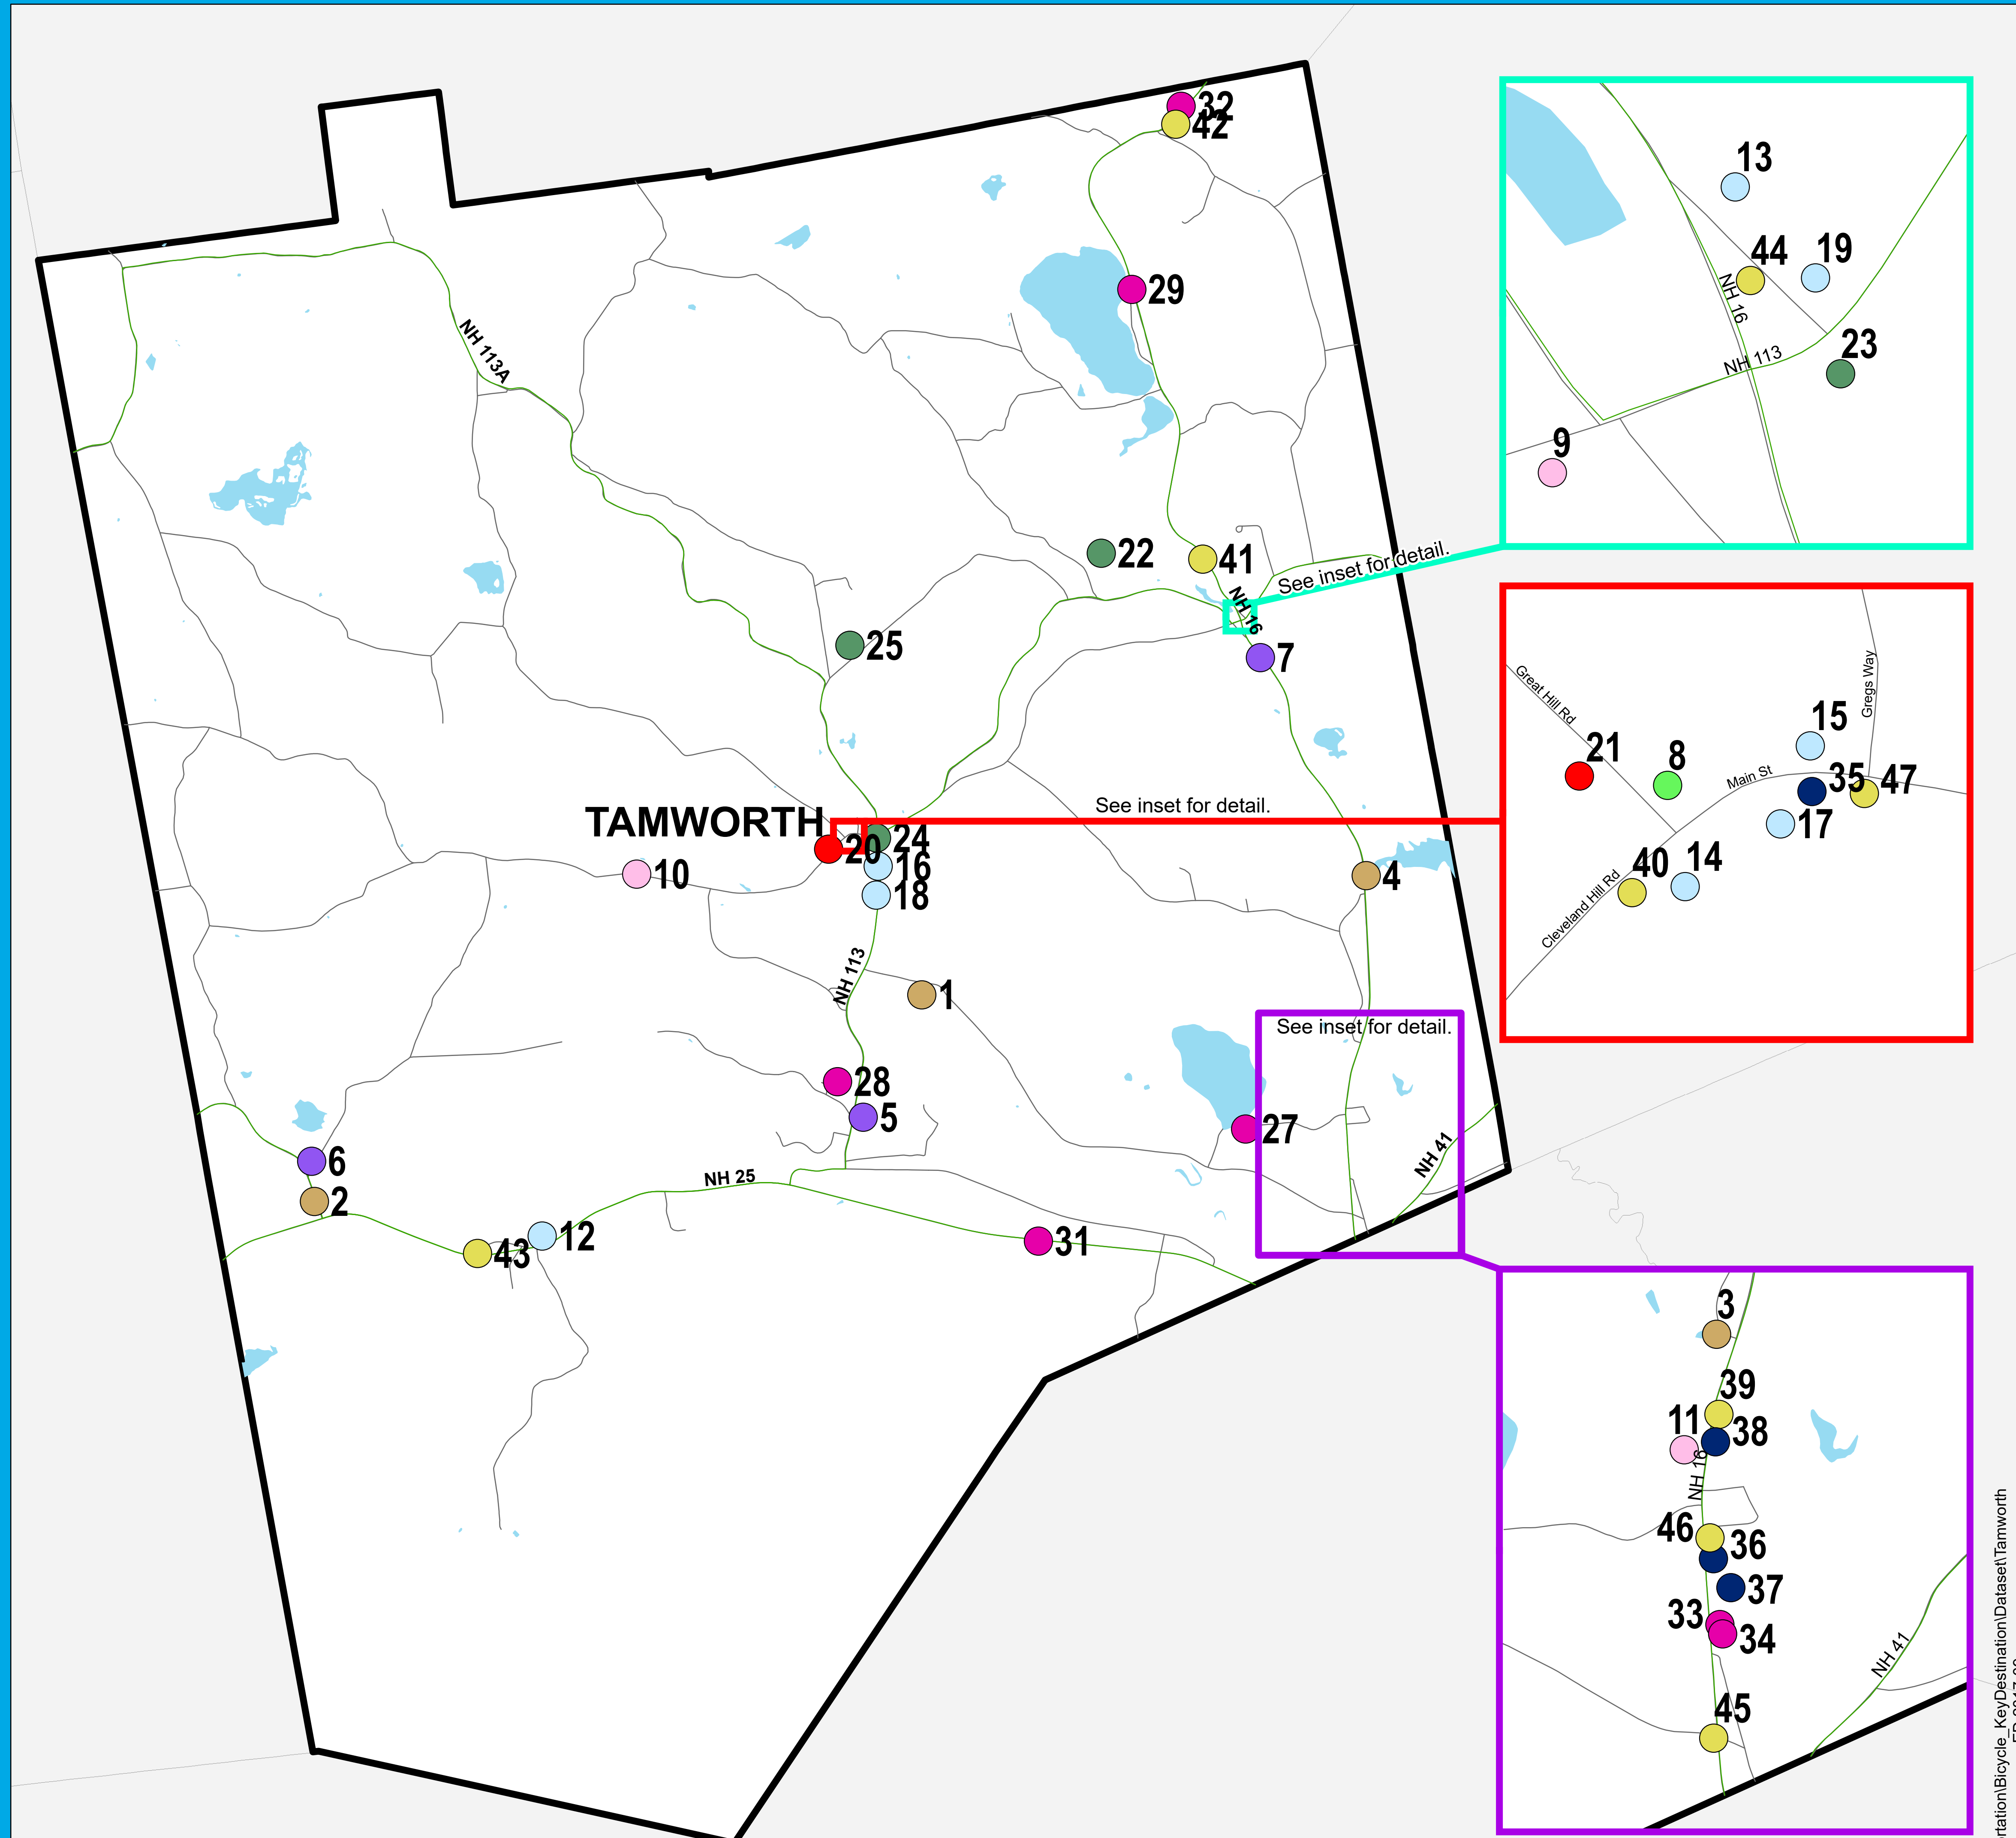

Type of Destination	
	CAMPGROUND
	EDUCATION
	ENTERTAINMENT
	LODGING
	MUNICIPAL BUILDING
	MUSEUM
	OTHER
	RECREATION
	RESTAURANT
	STORE

For additional information contact the
Lakes Region Planning Commission
103 Main Street Ste #3 Meredith, NH 03253
(603) 279- 8171