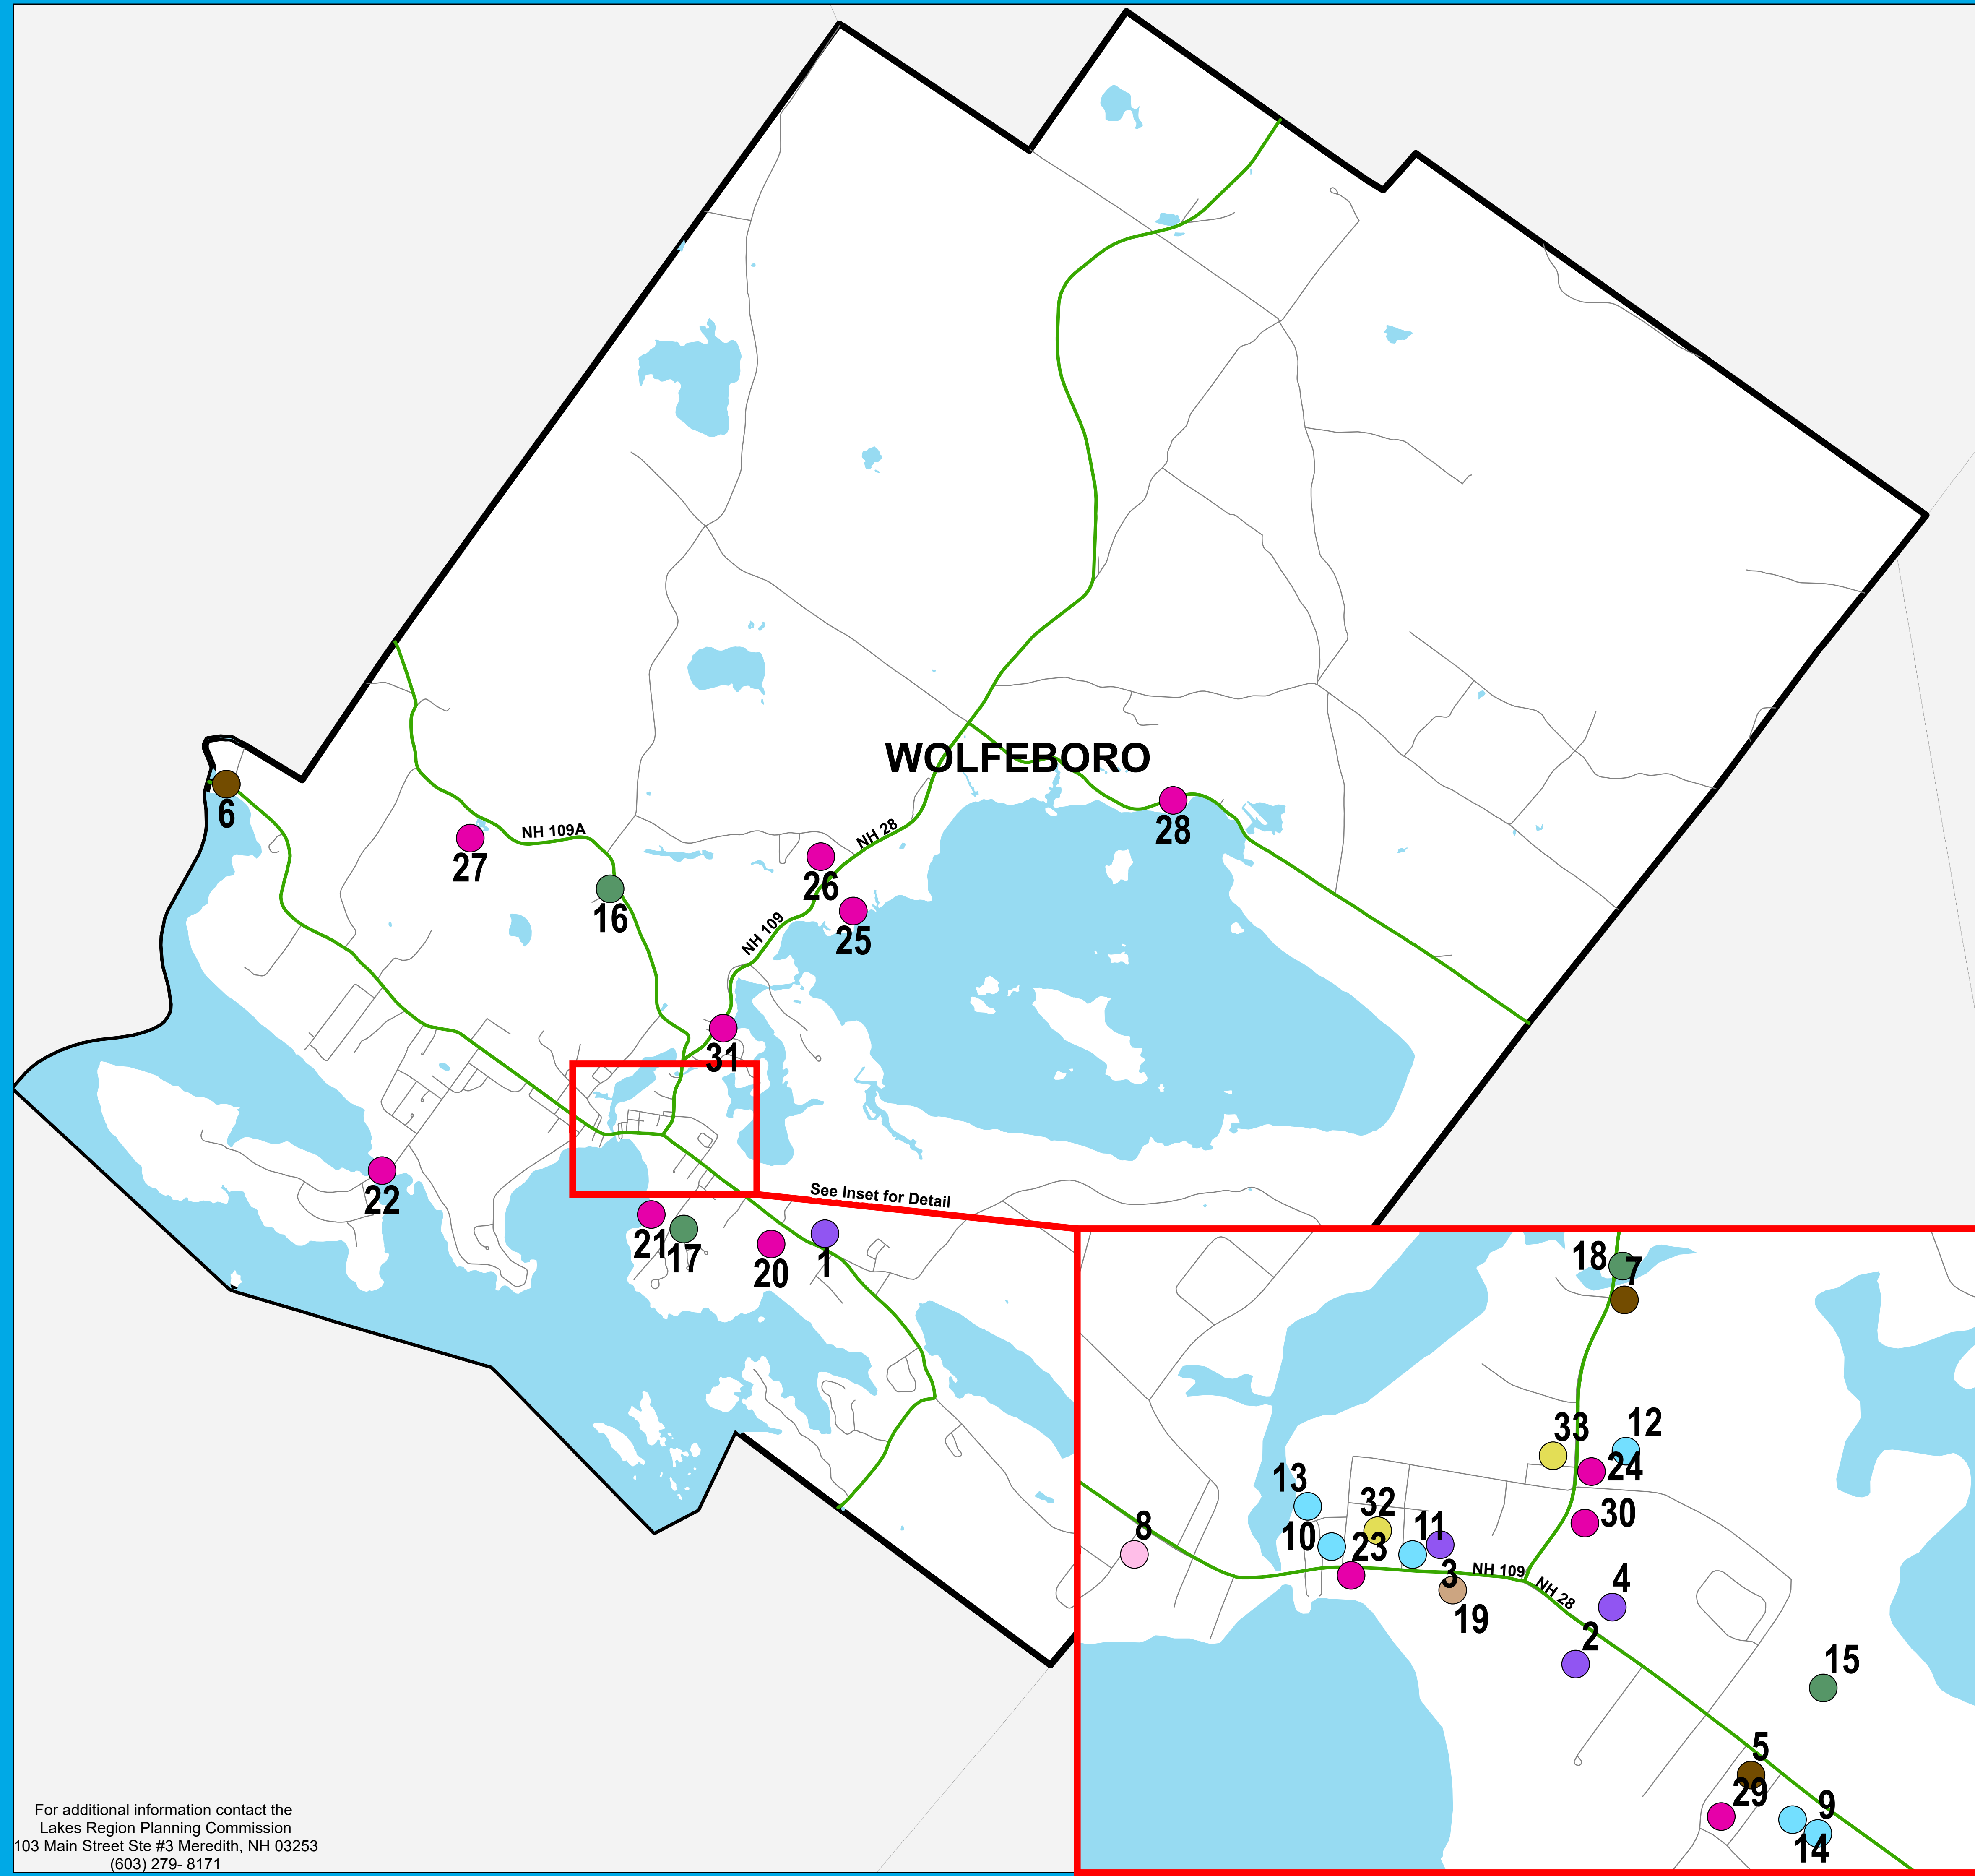

Wolfeboro Transportation Key Destinations

Label	Key Destination	Street #	Street Name
1	Kingswood Regional High School	384	South Main Street
1	Cresent Lake Middle School	384	South Main Street
1	Kingswood Fields	384	South Main Street
2	Brewster Academy Fields	80	Academy Drive
2	Brewster Academy	80	Academy Drive
3	Carpenter Elementary School	102	Main Street
4	Wolfeboro Area Childrens Center	180	South Main Street
5	Wolfeboro Historical Society	233	South Main Street
6	Libby Museum	755	North Main Street
7	Wright Museum	77	Center Street
8	The Wolfeboro Inn	90	North Main Street
9	Wolfeboro Public Library	259	South Main Street
10	U.S. Post Office	34	South Main Street
11	Wolfeboro Town Hall	84	South Main Street
12	Wolfeboro Falls Post Office	35	Center Street
13	Wolfeboro Chamber of Commerce	32	Central Avenue
14	Public Safety Building	251	South Main Street
15	Huggins Hospital	240	South Main Street
16	GI Plastek	5	Wickers Drive
17	Genesis Health Care	39	Clipper Drive
18	The Laker	83	Center Street
19	First Congregational Church	115	South Main Street
20	Kingswood Golf Course	24	Kingswood Road
21	Brewster Beach	87	Clark Road
22	Carry Beach	201	Forest Road
23	Cate Park		South Main Street
24	Foss Field	36	Lehner Street
25	Allen Albee Beach	57	Albee Beach Road
26	Nickerson Fields	10	Trotting Track Road
27	Abenaki Ski Area	390	Pine Hill Road
27	Pop Whalen Ice Center	390	Pine Hill Road
28	Wentworth State Park	297	Gov. Wentworth Highway
29	Clark Park	233	South Main Street
30	Putter's Village	20	Center Street
31	Mast Landing-Boat Launch	3	Silver Street
32	Hunter's Shop N' Save	60	Main Street
33	Harvest Market	36	Center Street

Type of Destination	
	EDUCATION
	OTHER
	HISTORIC
	PLACE OF WORSHIP
	LODGING
	RECREATION
	MAJOR EMPLOYER
	STORE
	MUNICIPAL BUILDING

For additional information contact the
Lakes Region Planning Commission
103 Main Street Ste #3 Meredith, NH 03253
(603) 279- 8171