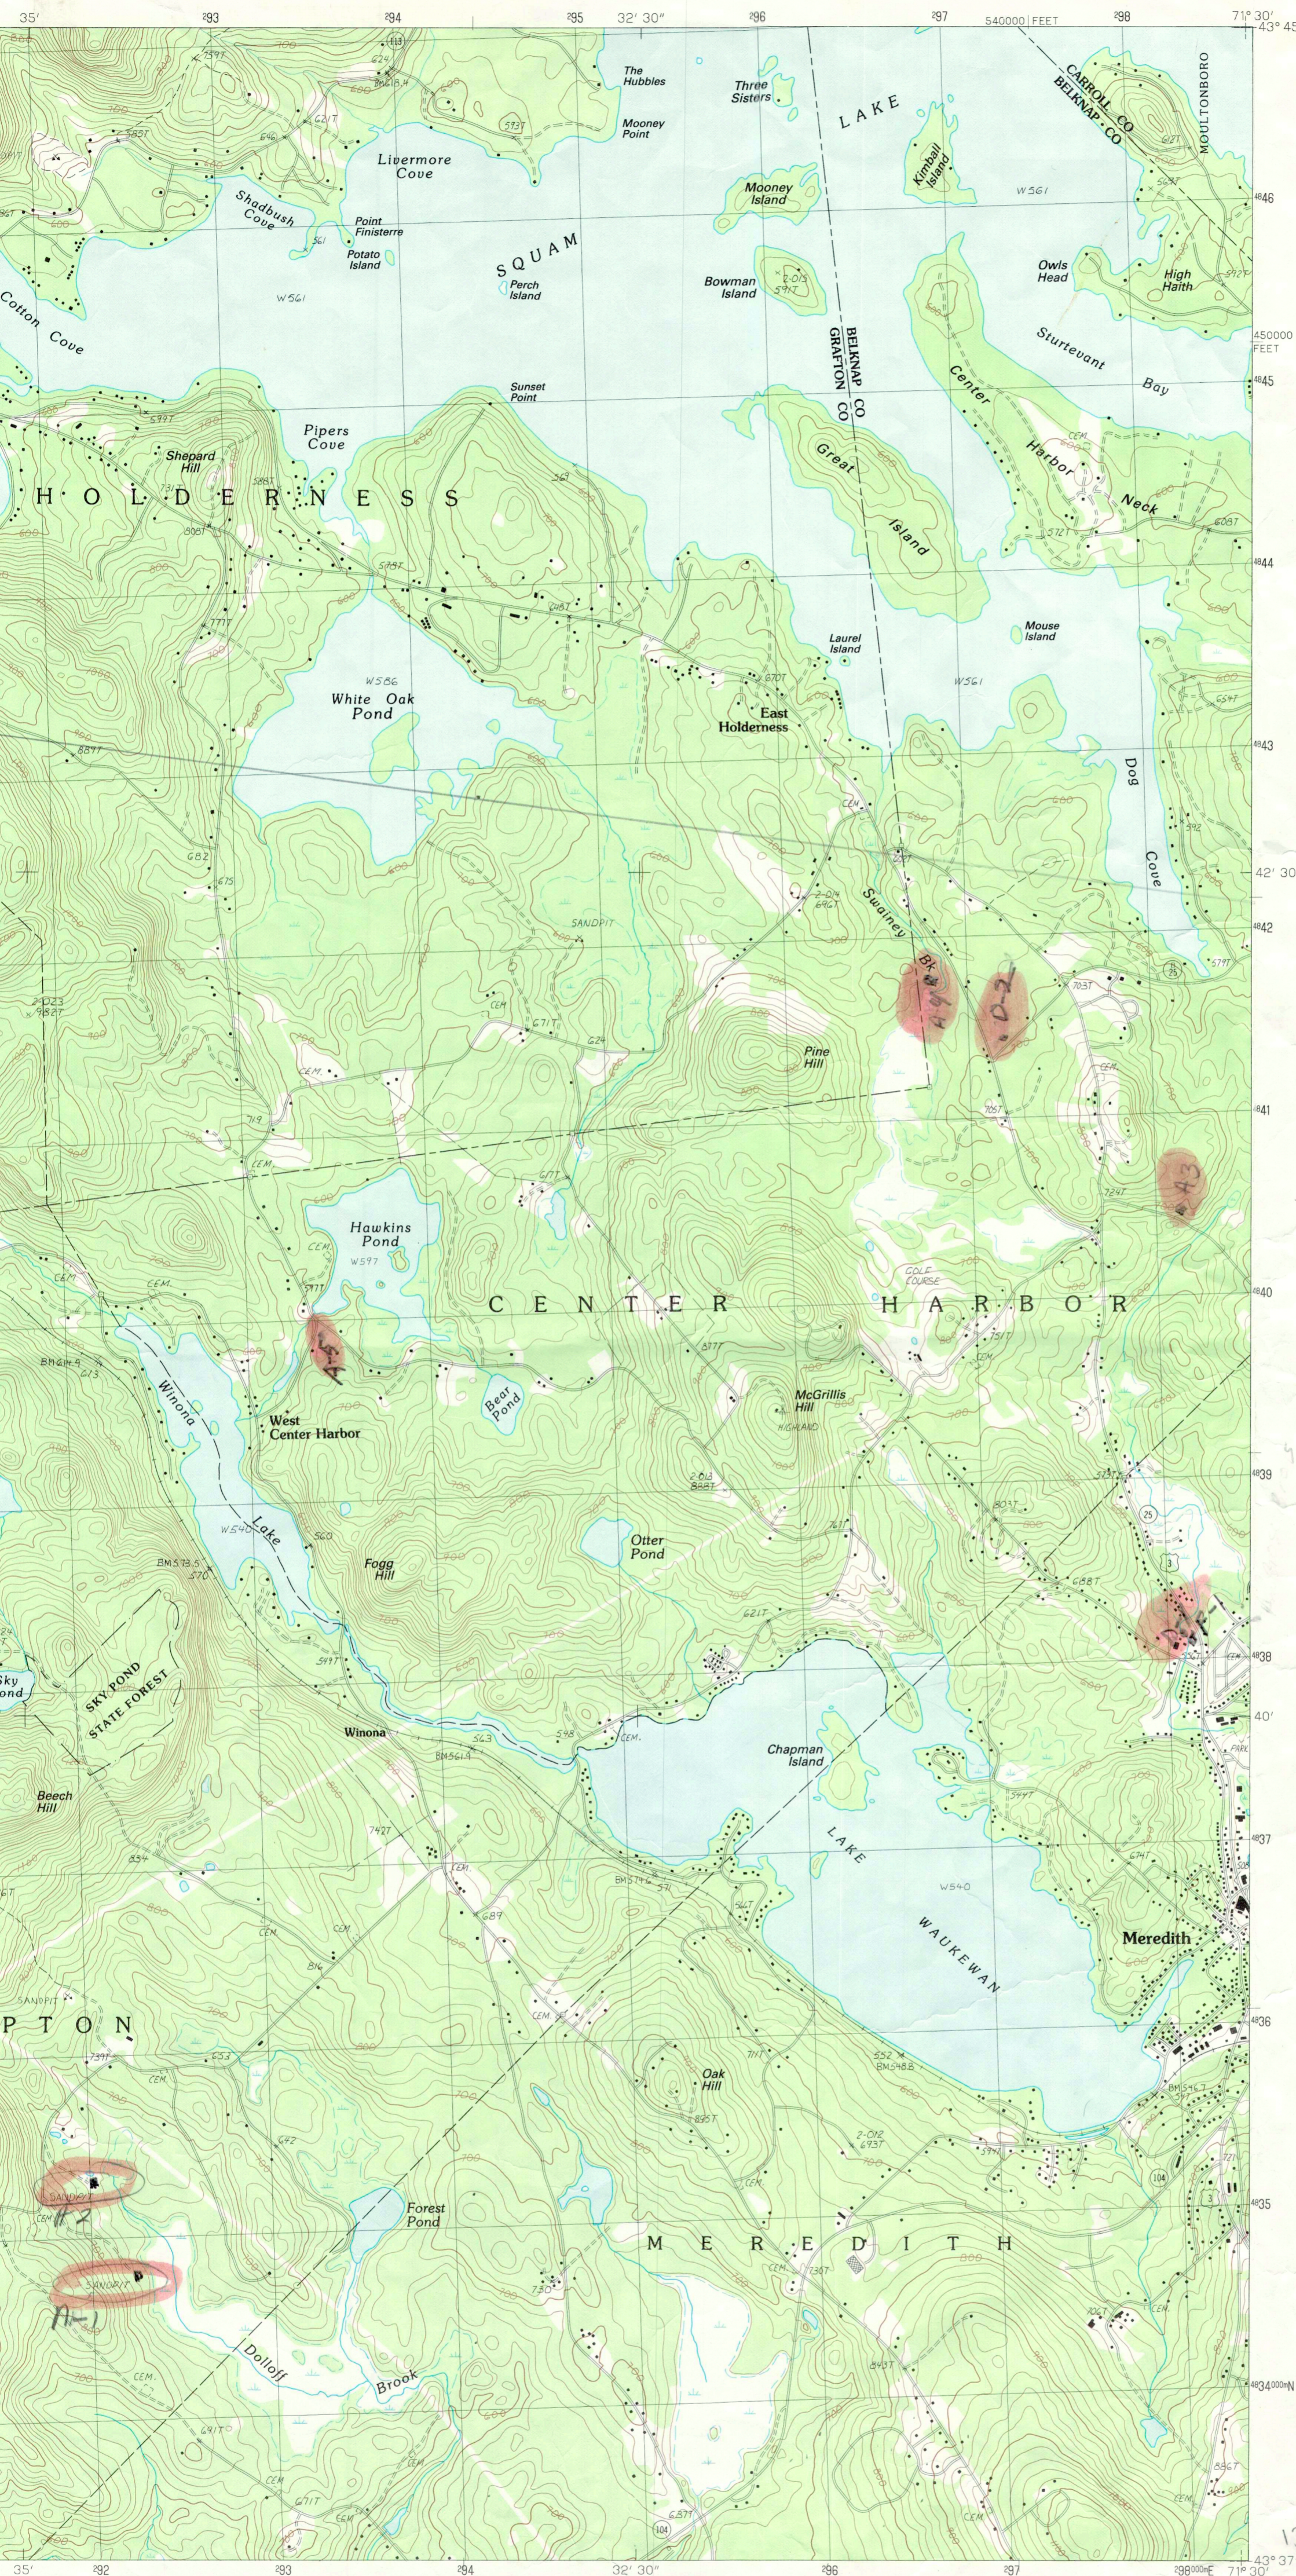

**HOLDERNESS QUADRANGLE  
NEW HAMPSHIRE  
7.5 MINUTE SERIES (TOPOGRAPHIC)**

148

QUADRANGLE LOCATION

1	2	3	1 Plymouth
4	5	2 Squam Mountains	3 Center Sandwich
6	7	4 Ashland	5 Center Harbor
		6 Bristol	7 Winnisquam Lake
		8 Laconia	

ADJOINING 7.5 QUADRANGLE NAMES

**HOLDERNESS, NEW HAMPSHIRE**  
PROVISIONAL EDITION 1987

43071-F5-TF-024

97 OK

134