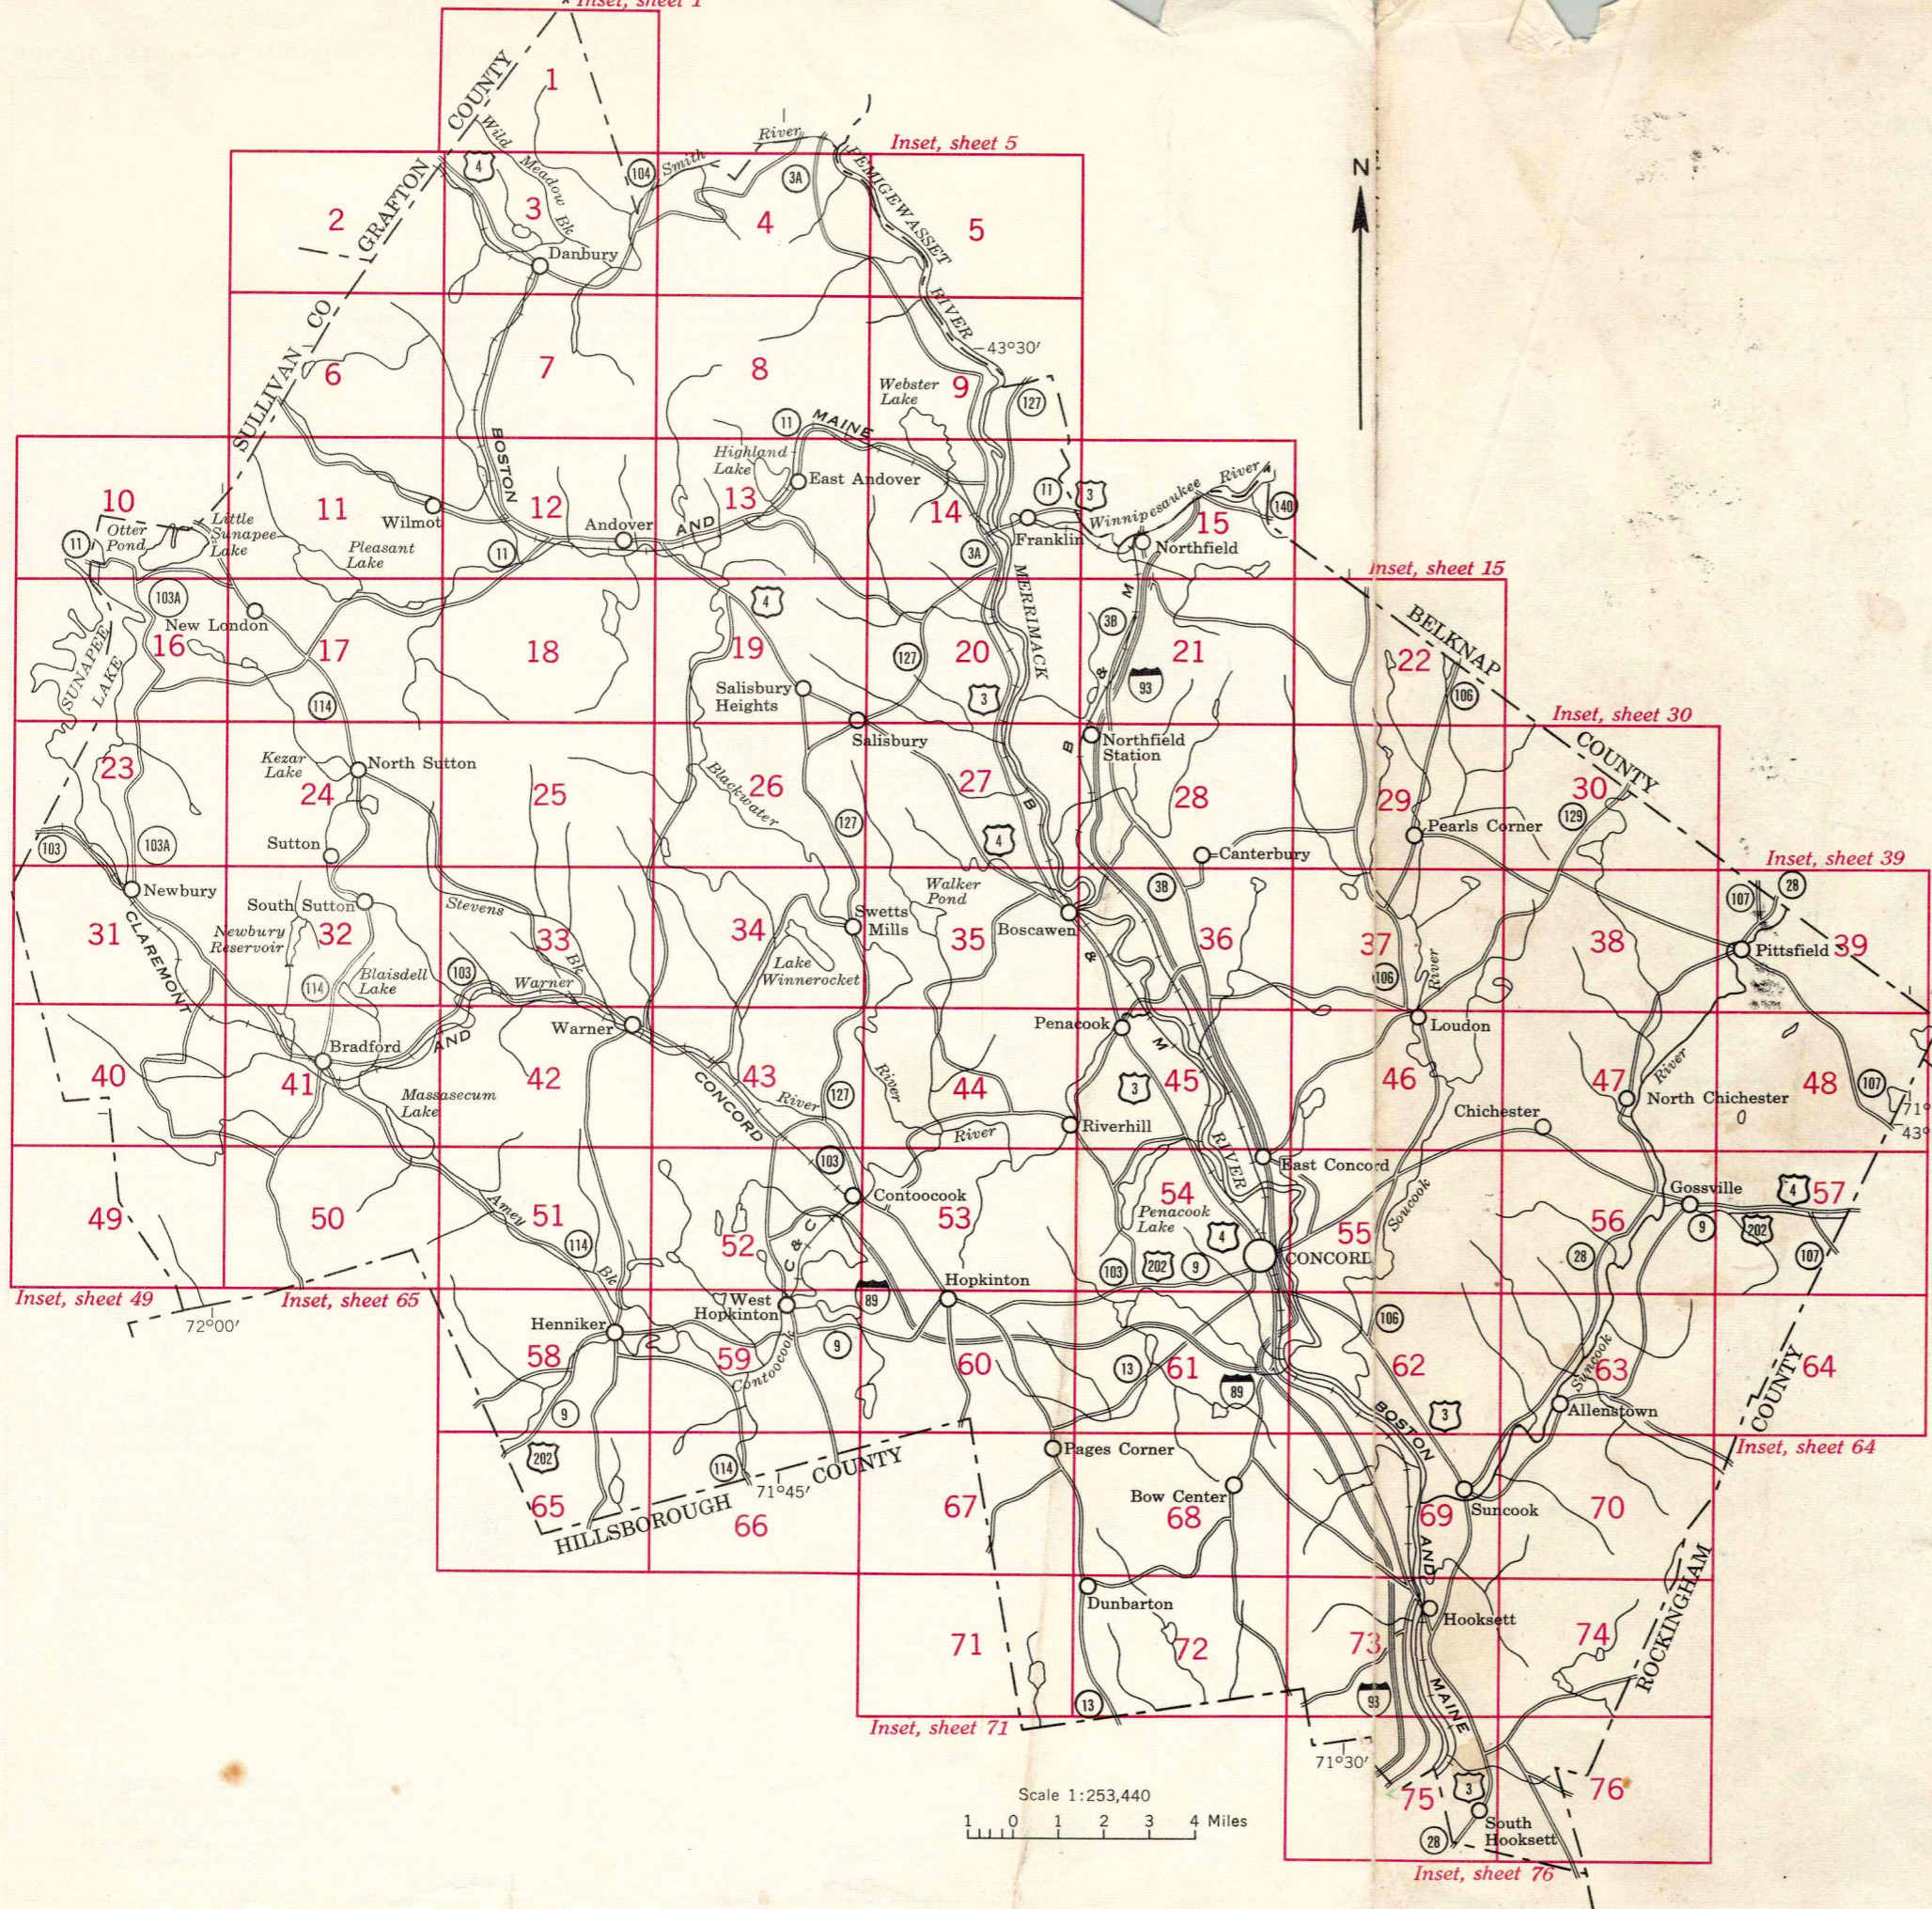

INDEX TO MAP SHEETS  
MERRIMACK COUNTY, NEW HAMPSHIRE

Scale 1:253,440  
1 0 1 2 3 4 Miles

Inset, sheet 1  
Inset, sheet 5  
Inset, sheet 15  
Inset, sheet 30  
Inset, sheet 39  
Inset, sheet 48  
Inset, sheet 49  
Inset, sheet 65  
Inset, sheet 71  
Inset, sheet 76