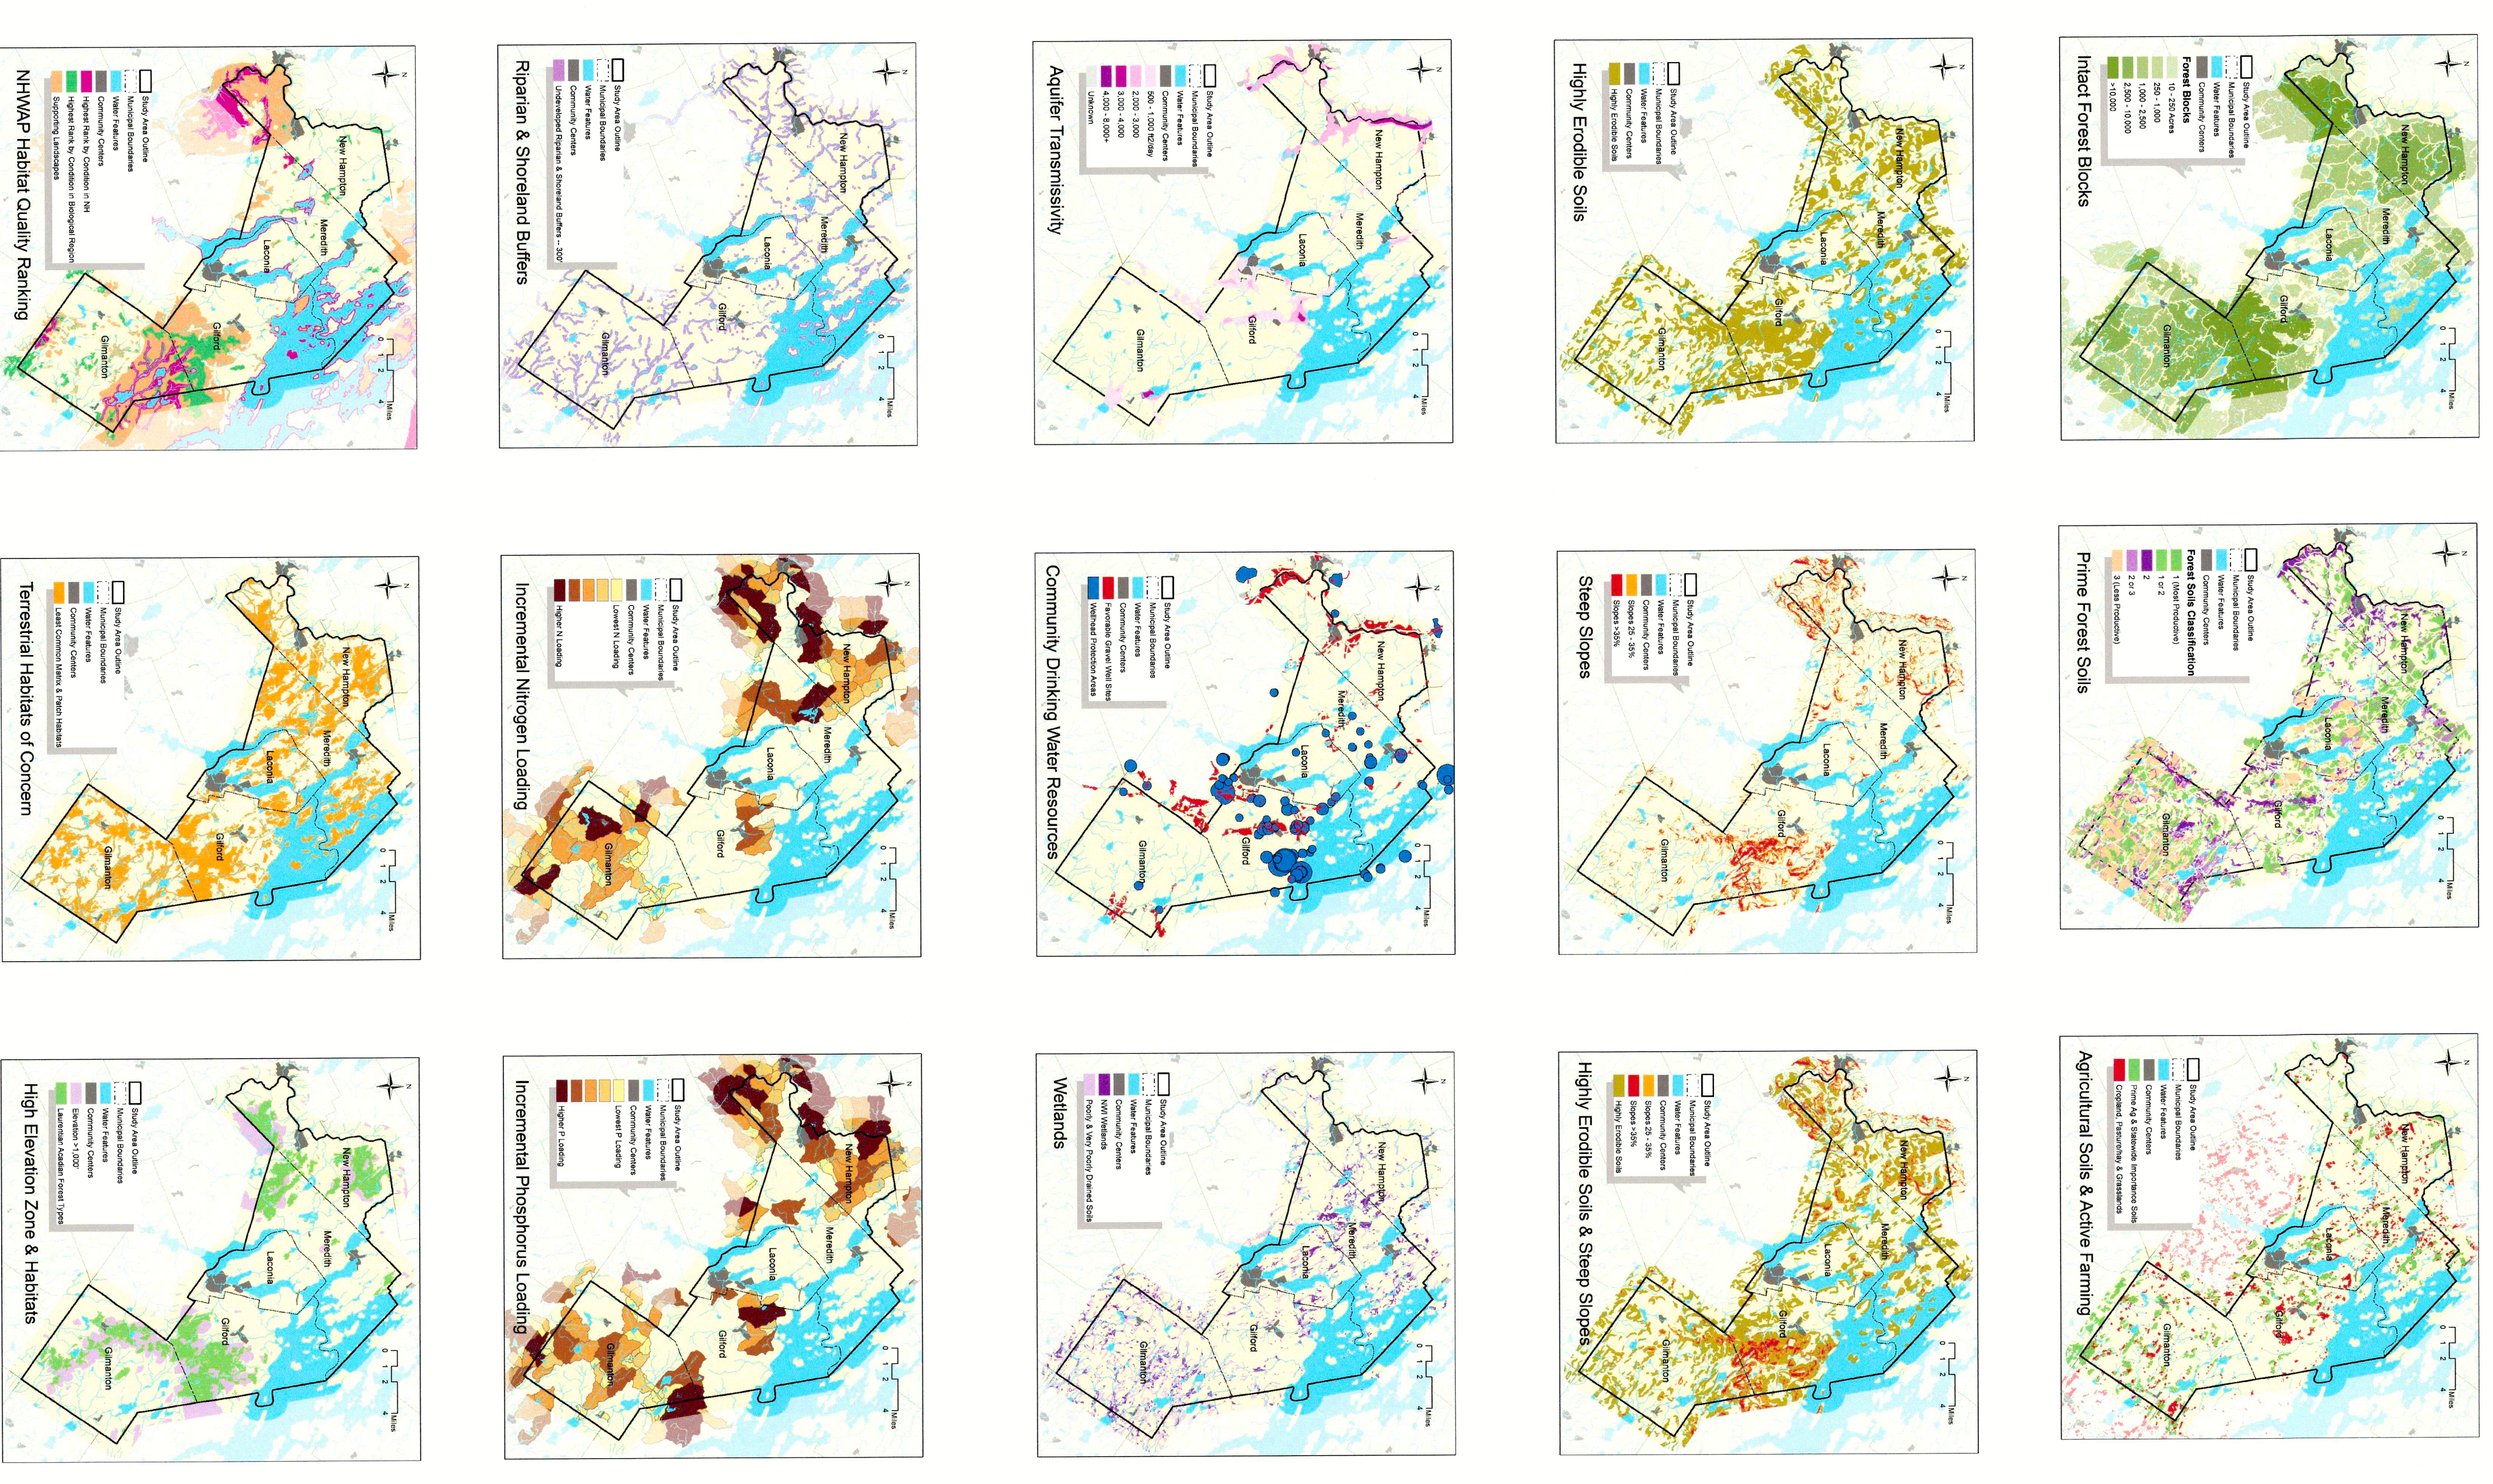

Natural Resource Data Factors

Gilford Regional Natural Resources Co-Occurrence Map

Laconia Region Conservation Coalition

Developing a Shared Vision for Conservation in the Lakes Region
 A Conservation Planning Project of the
 Society for the Protection of NH Forests
 Funded by the Samuel F. Pardee Foundation