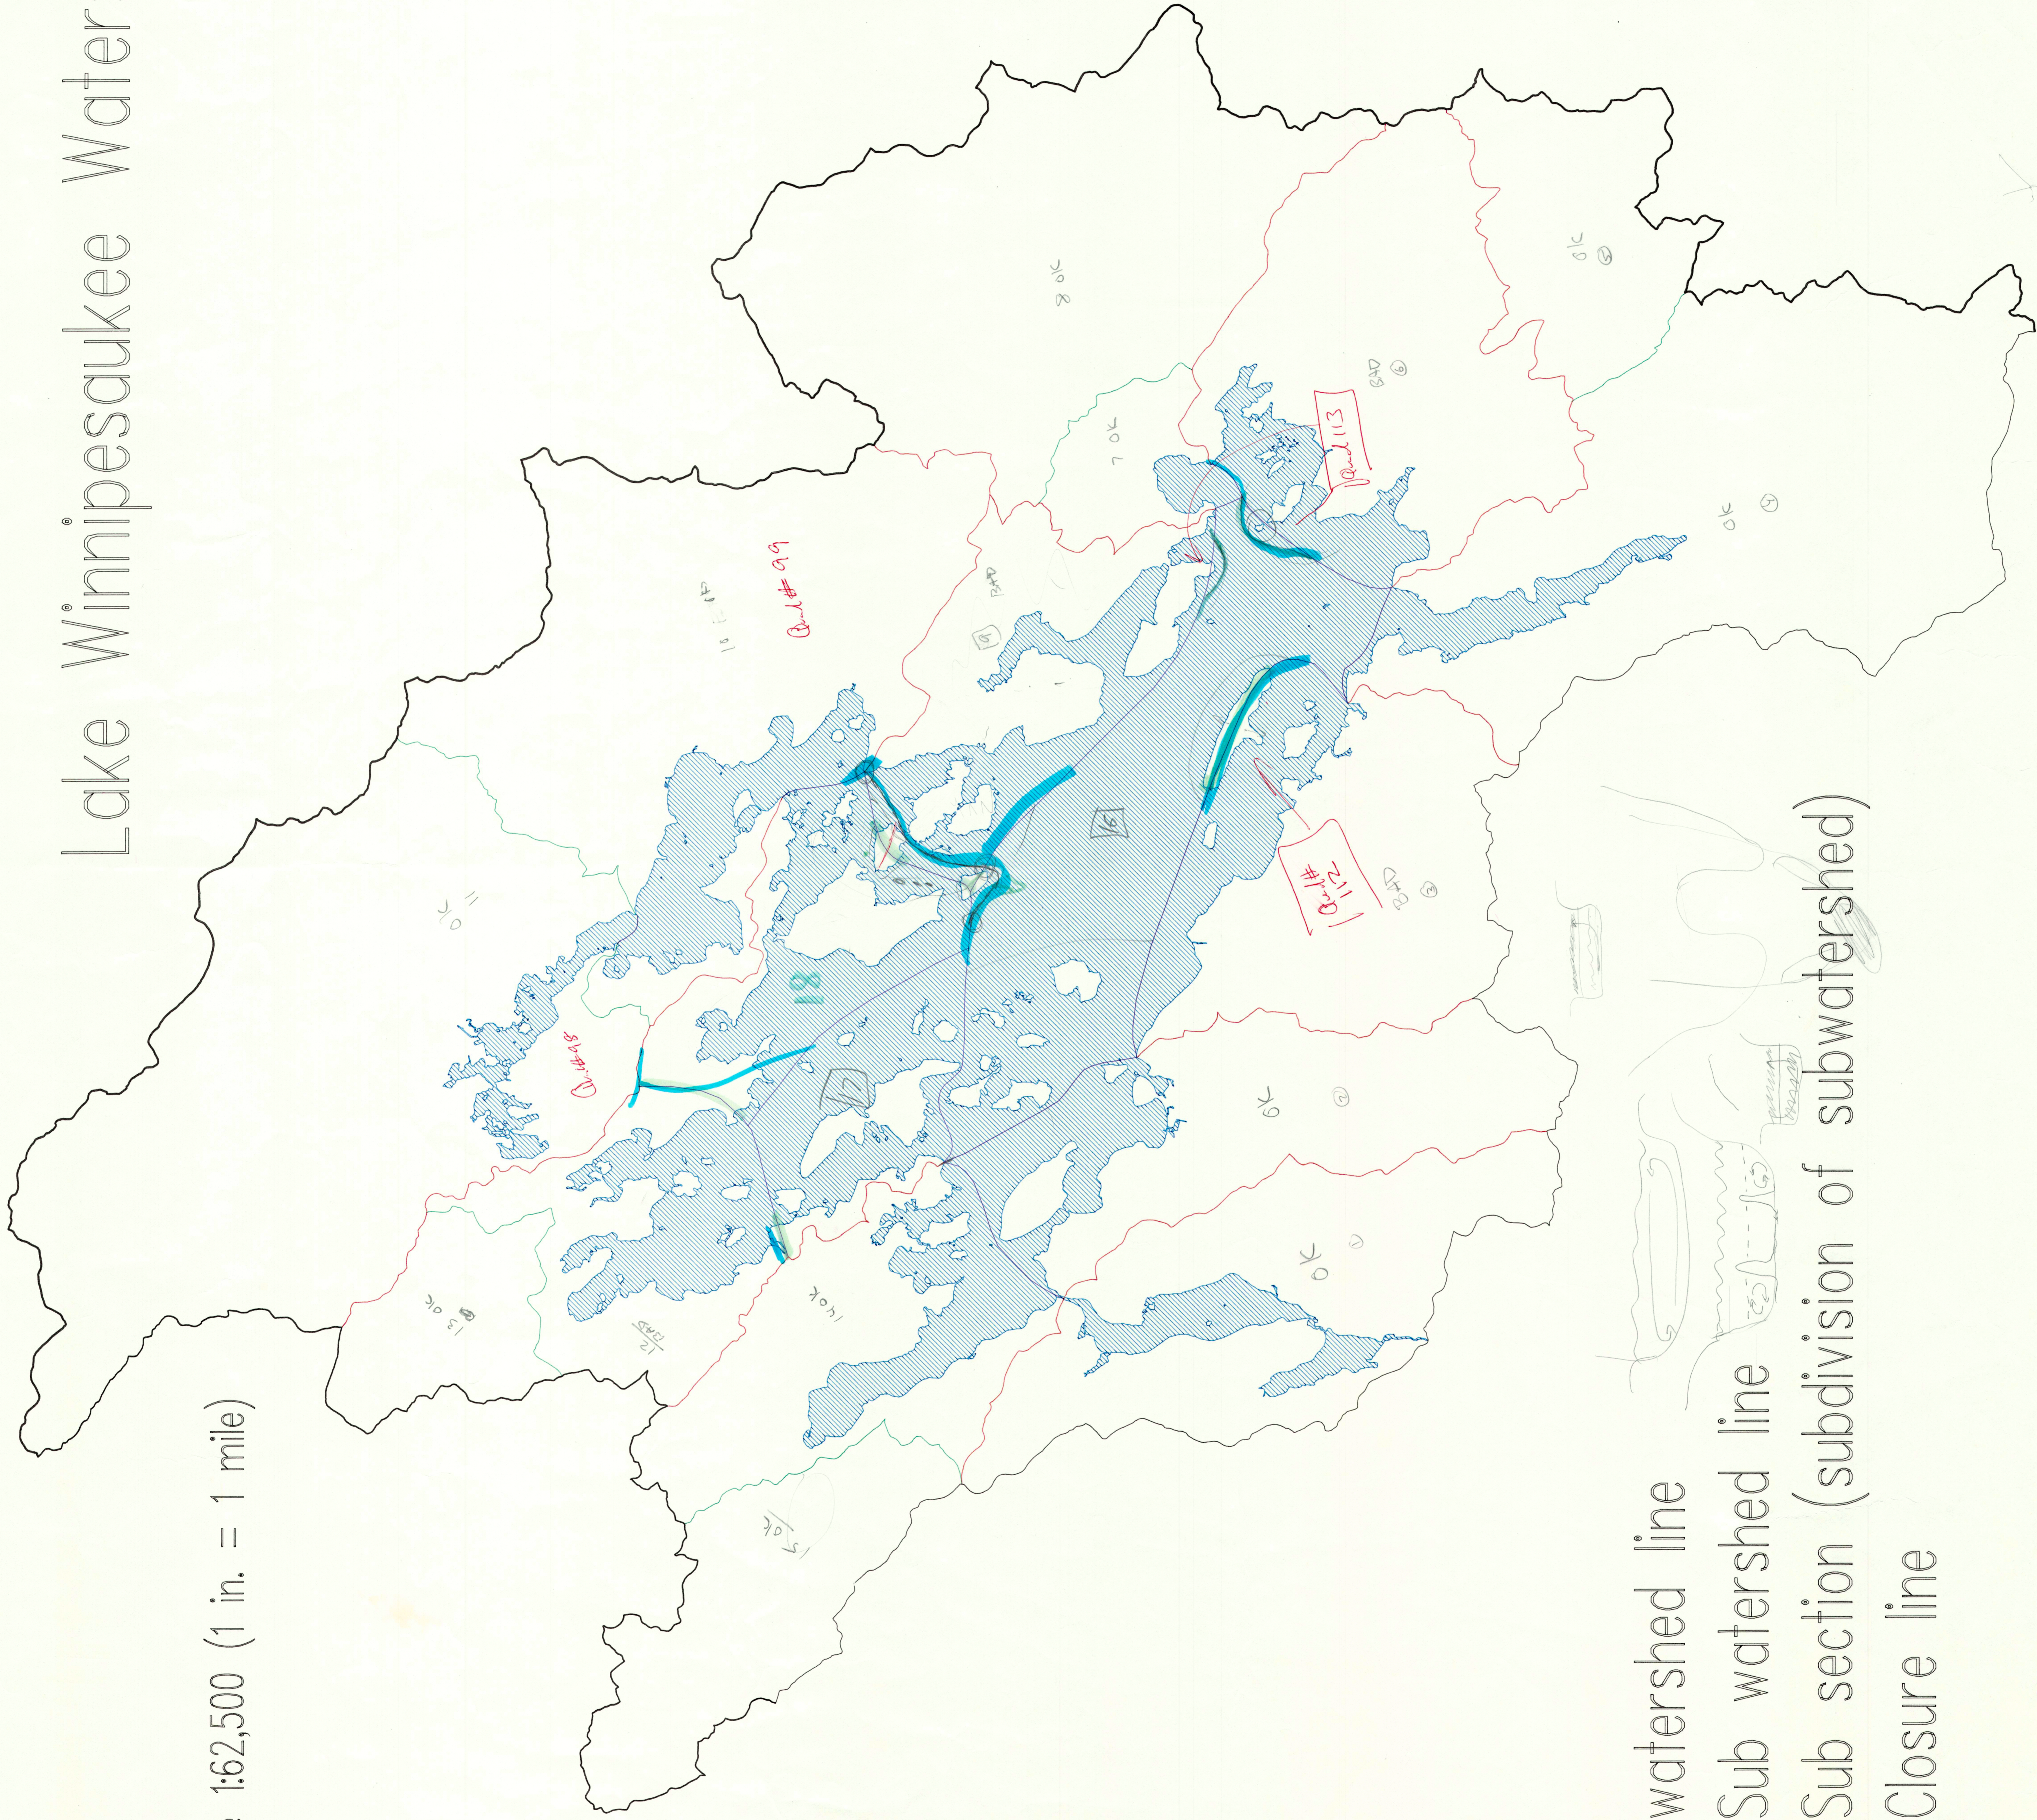

Lake Winnepesaukee Watershed

Scale 1:62,500 (1 in. = 1 mile)

-  watershed line
-  Sub watershed line
-  Sub section (subdivision of subwatershed)
-  Closure line

Comments

1	✓
2	✓
3	X
4	✓
5	✓
6	X
7	✓
8	✓
9	X
10	✓
11	✓
12	X
13	✓
14	✓
15	X
16	X
17	X
18	Y

3 X = Rattle snake island
6 X = small island omitted.

Quads
98, 99
112, 113