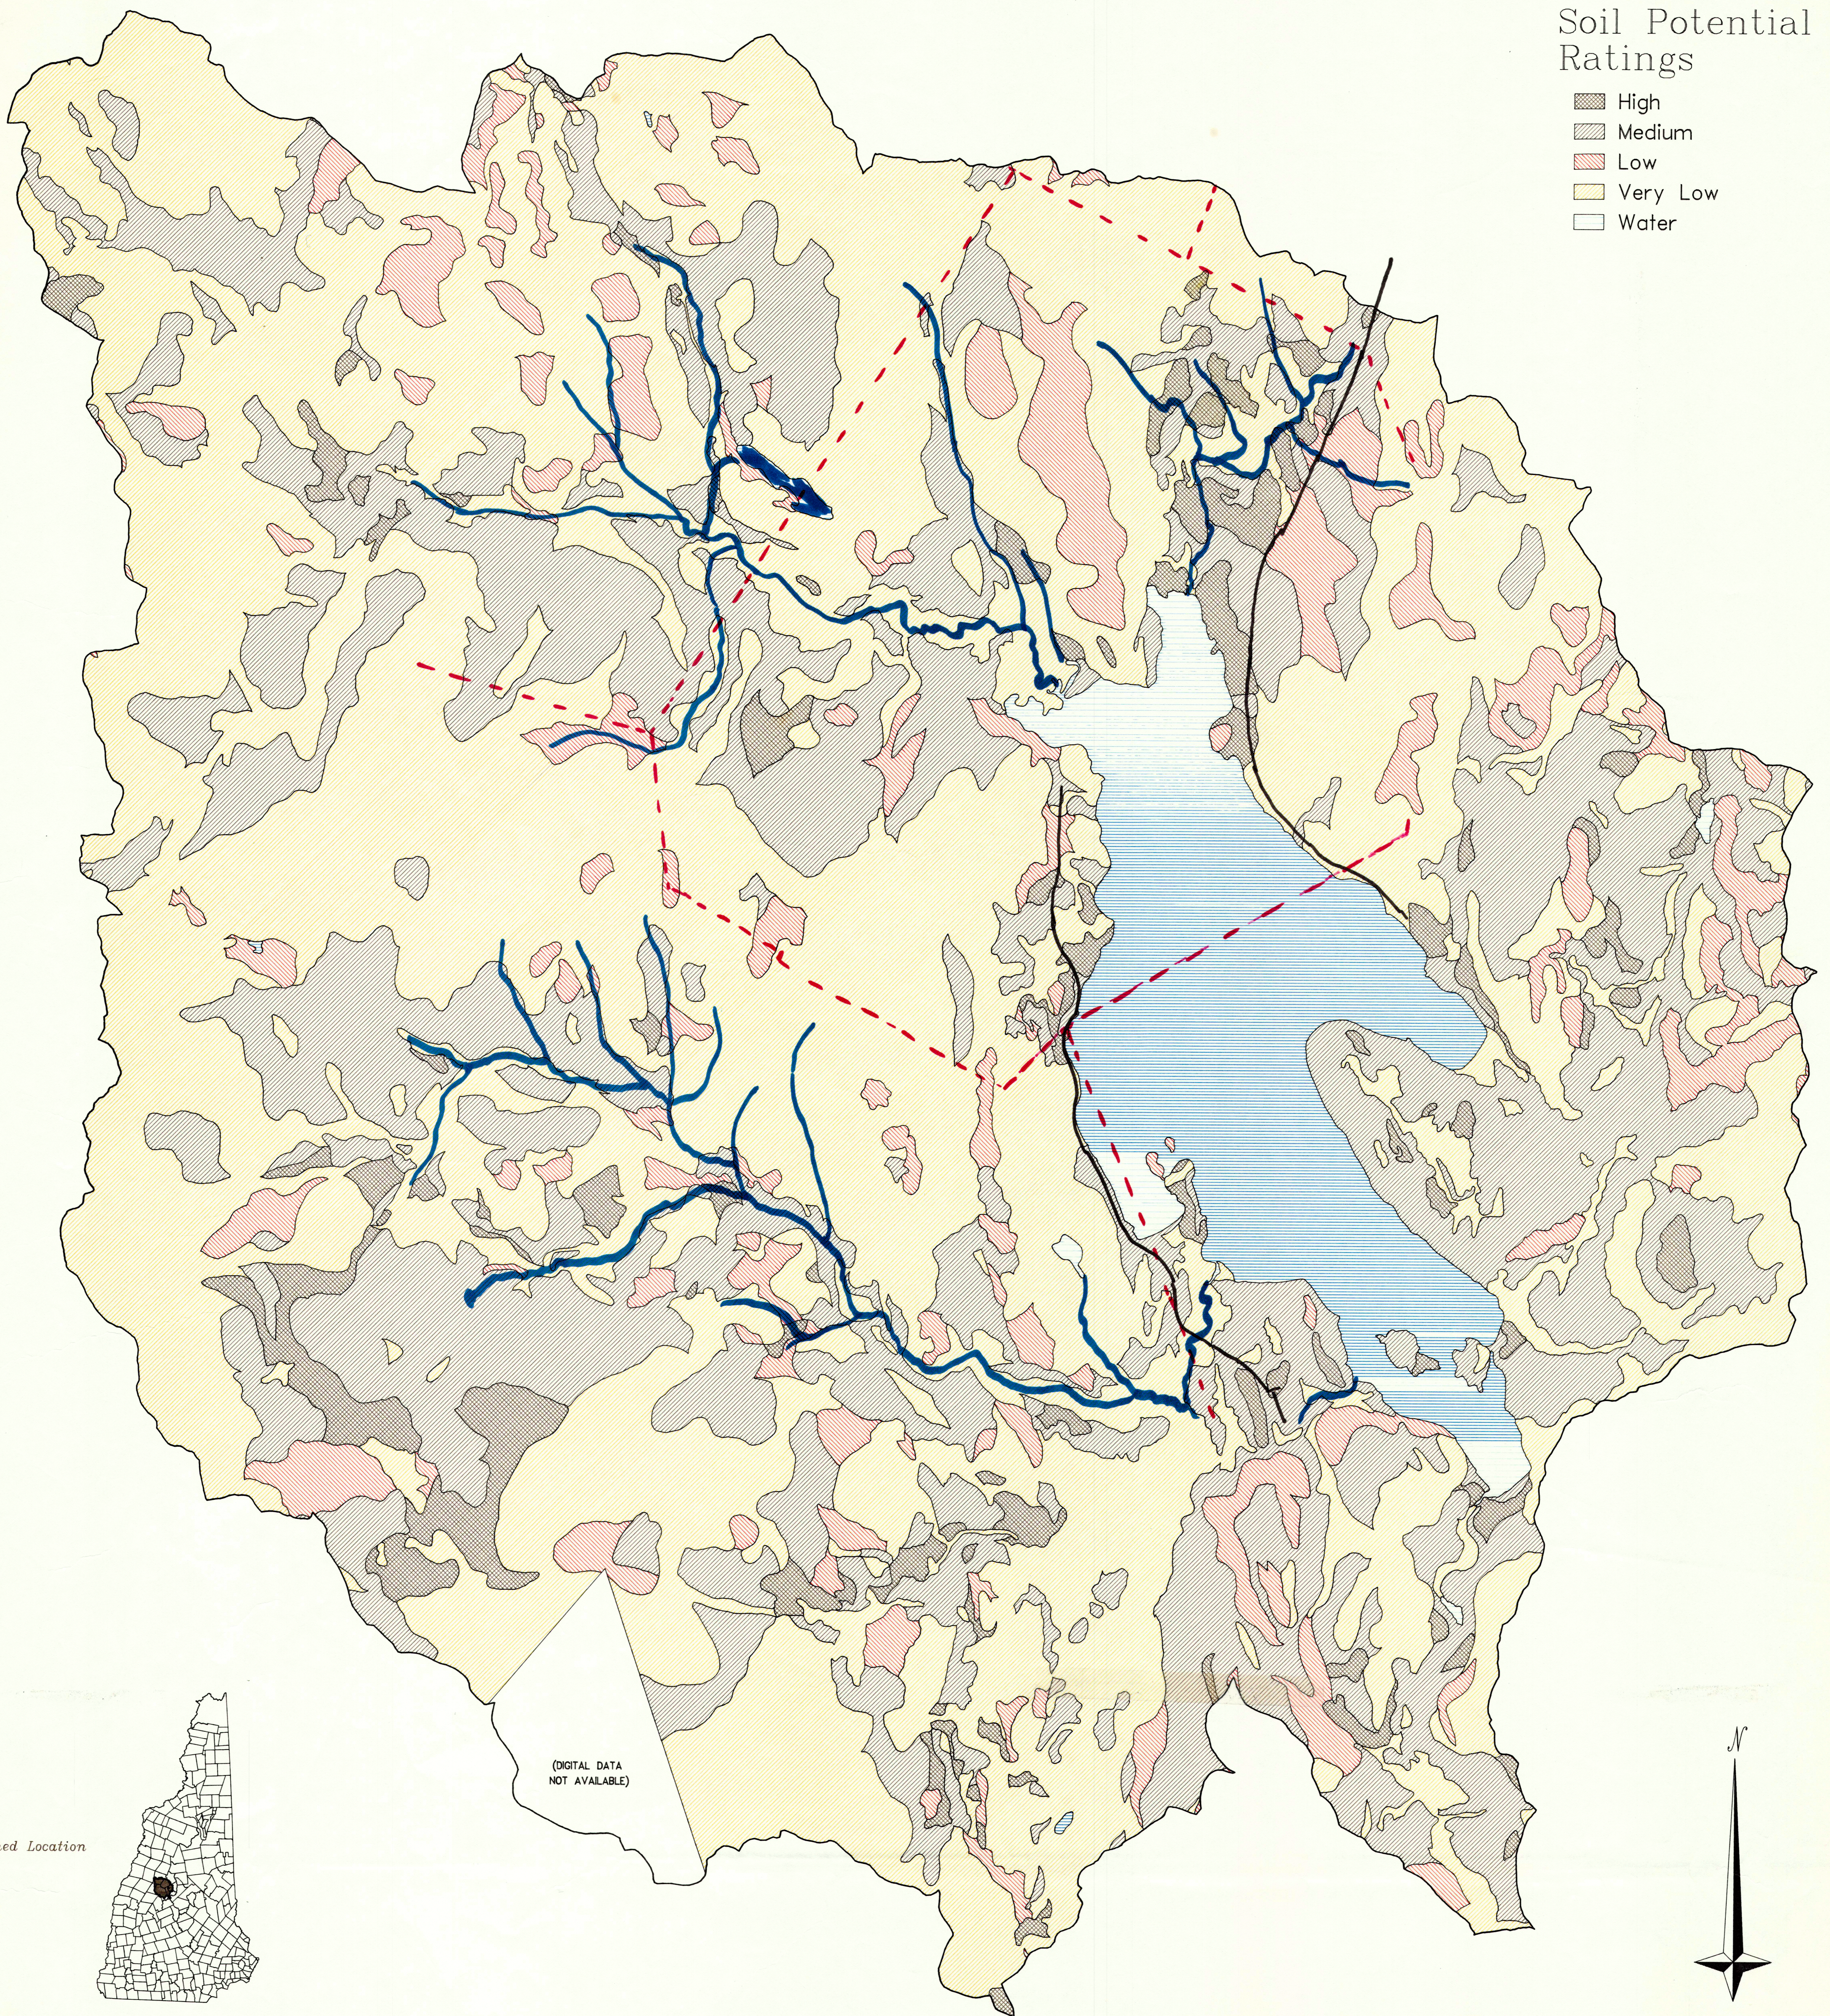

Soil Potential Ratings

- High
- Medium
- Low
- Very Low
- Water

Watershed Location

NEWFOUND RIVER WATERSHED