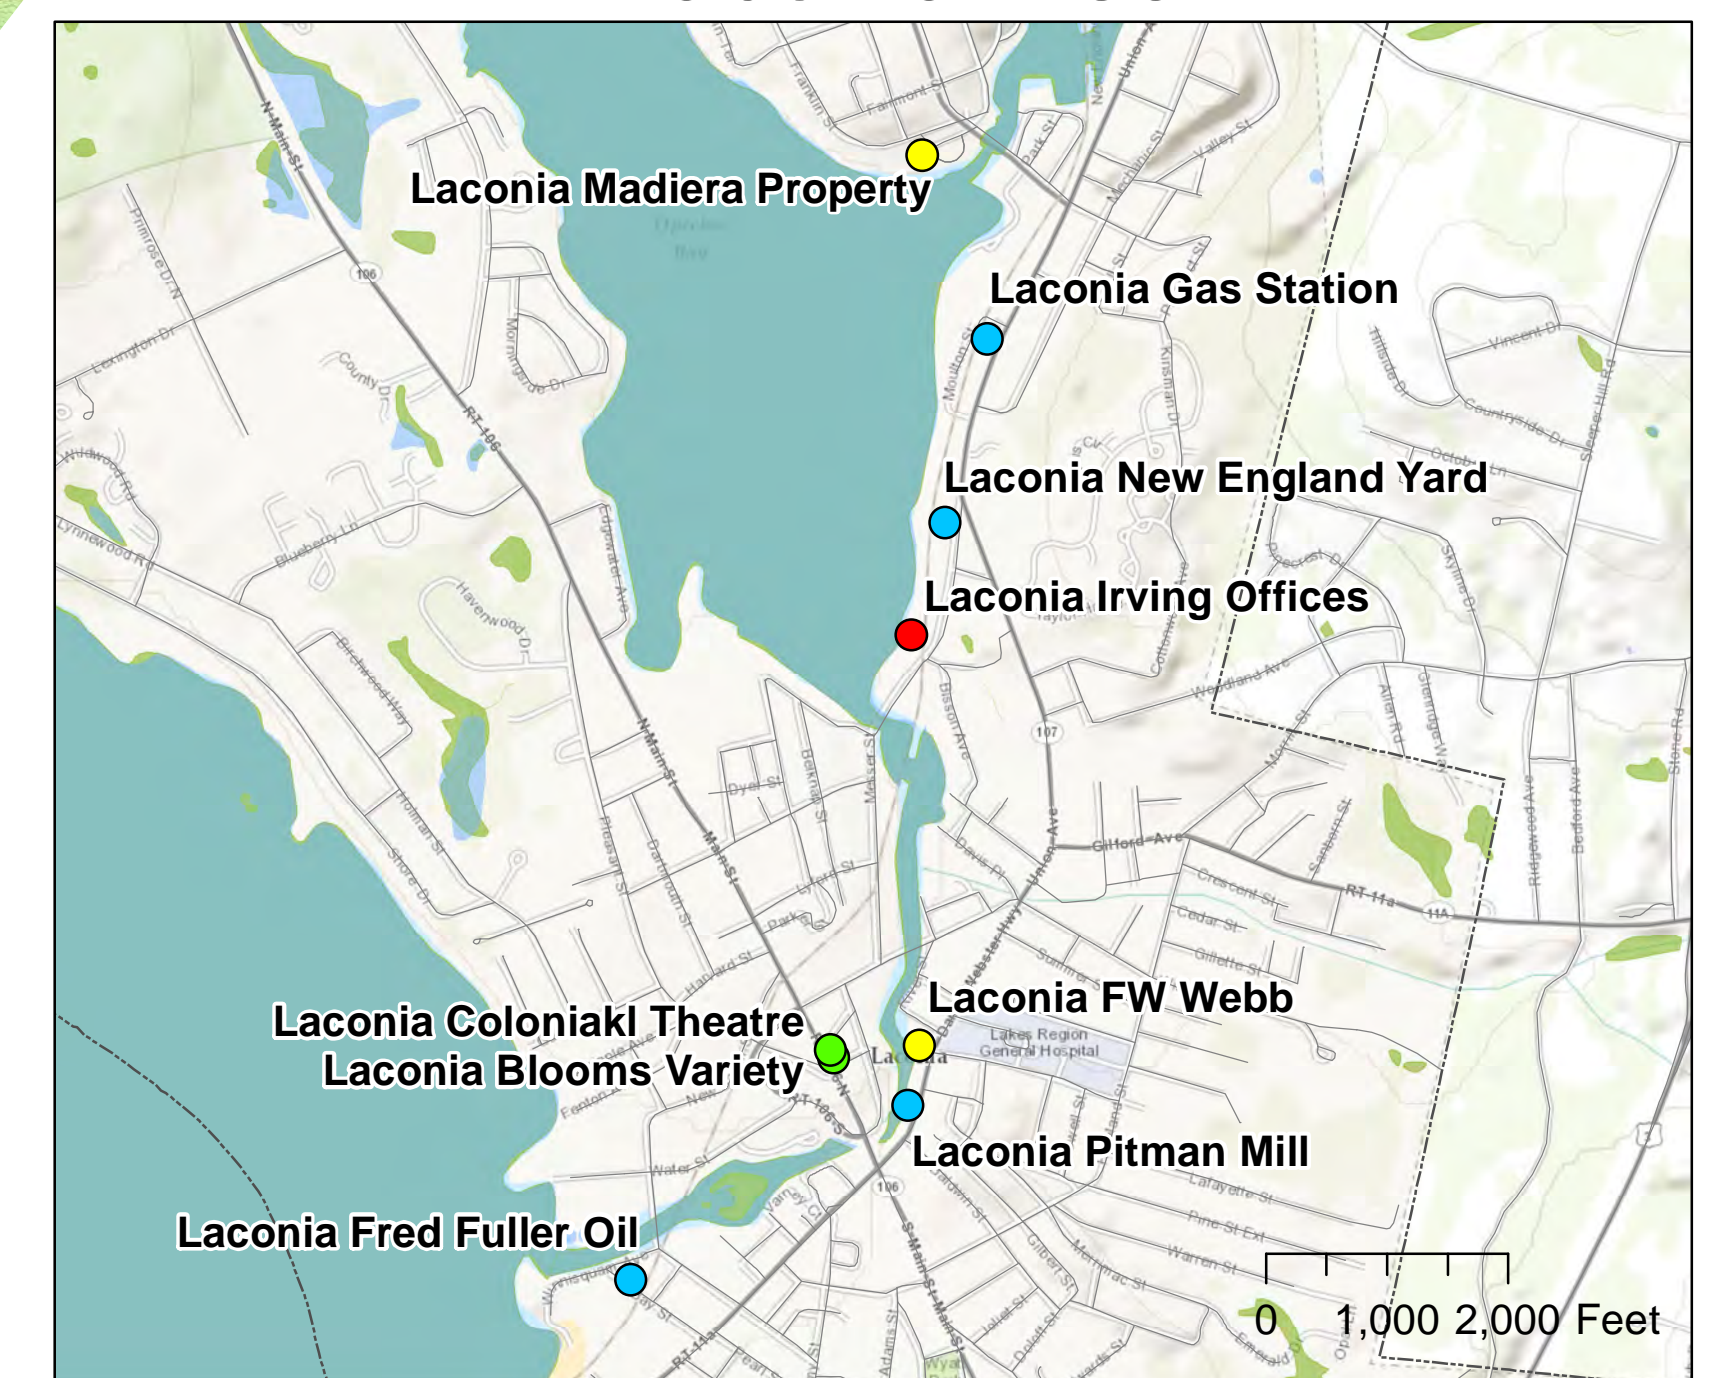

Laconia Inset