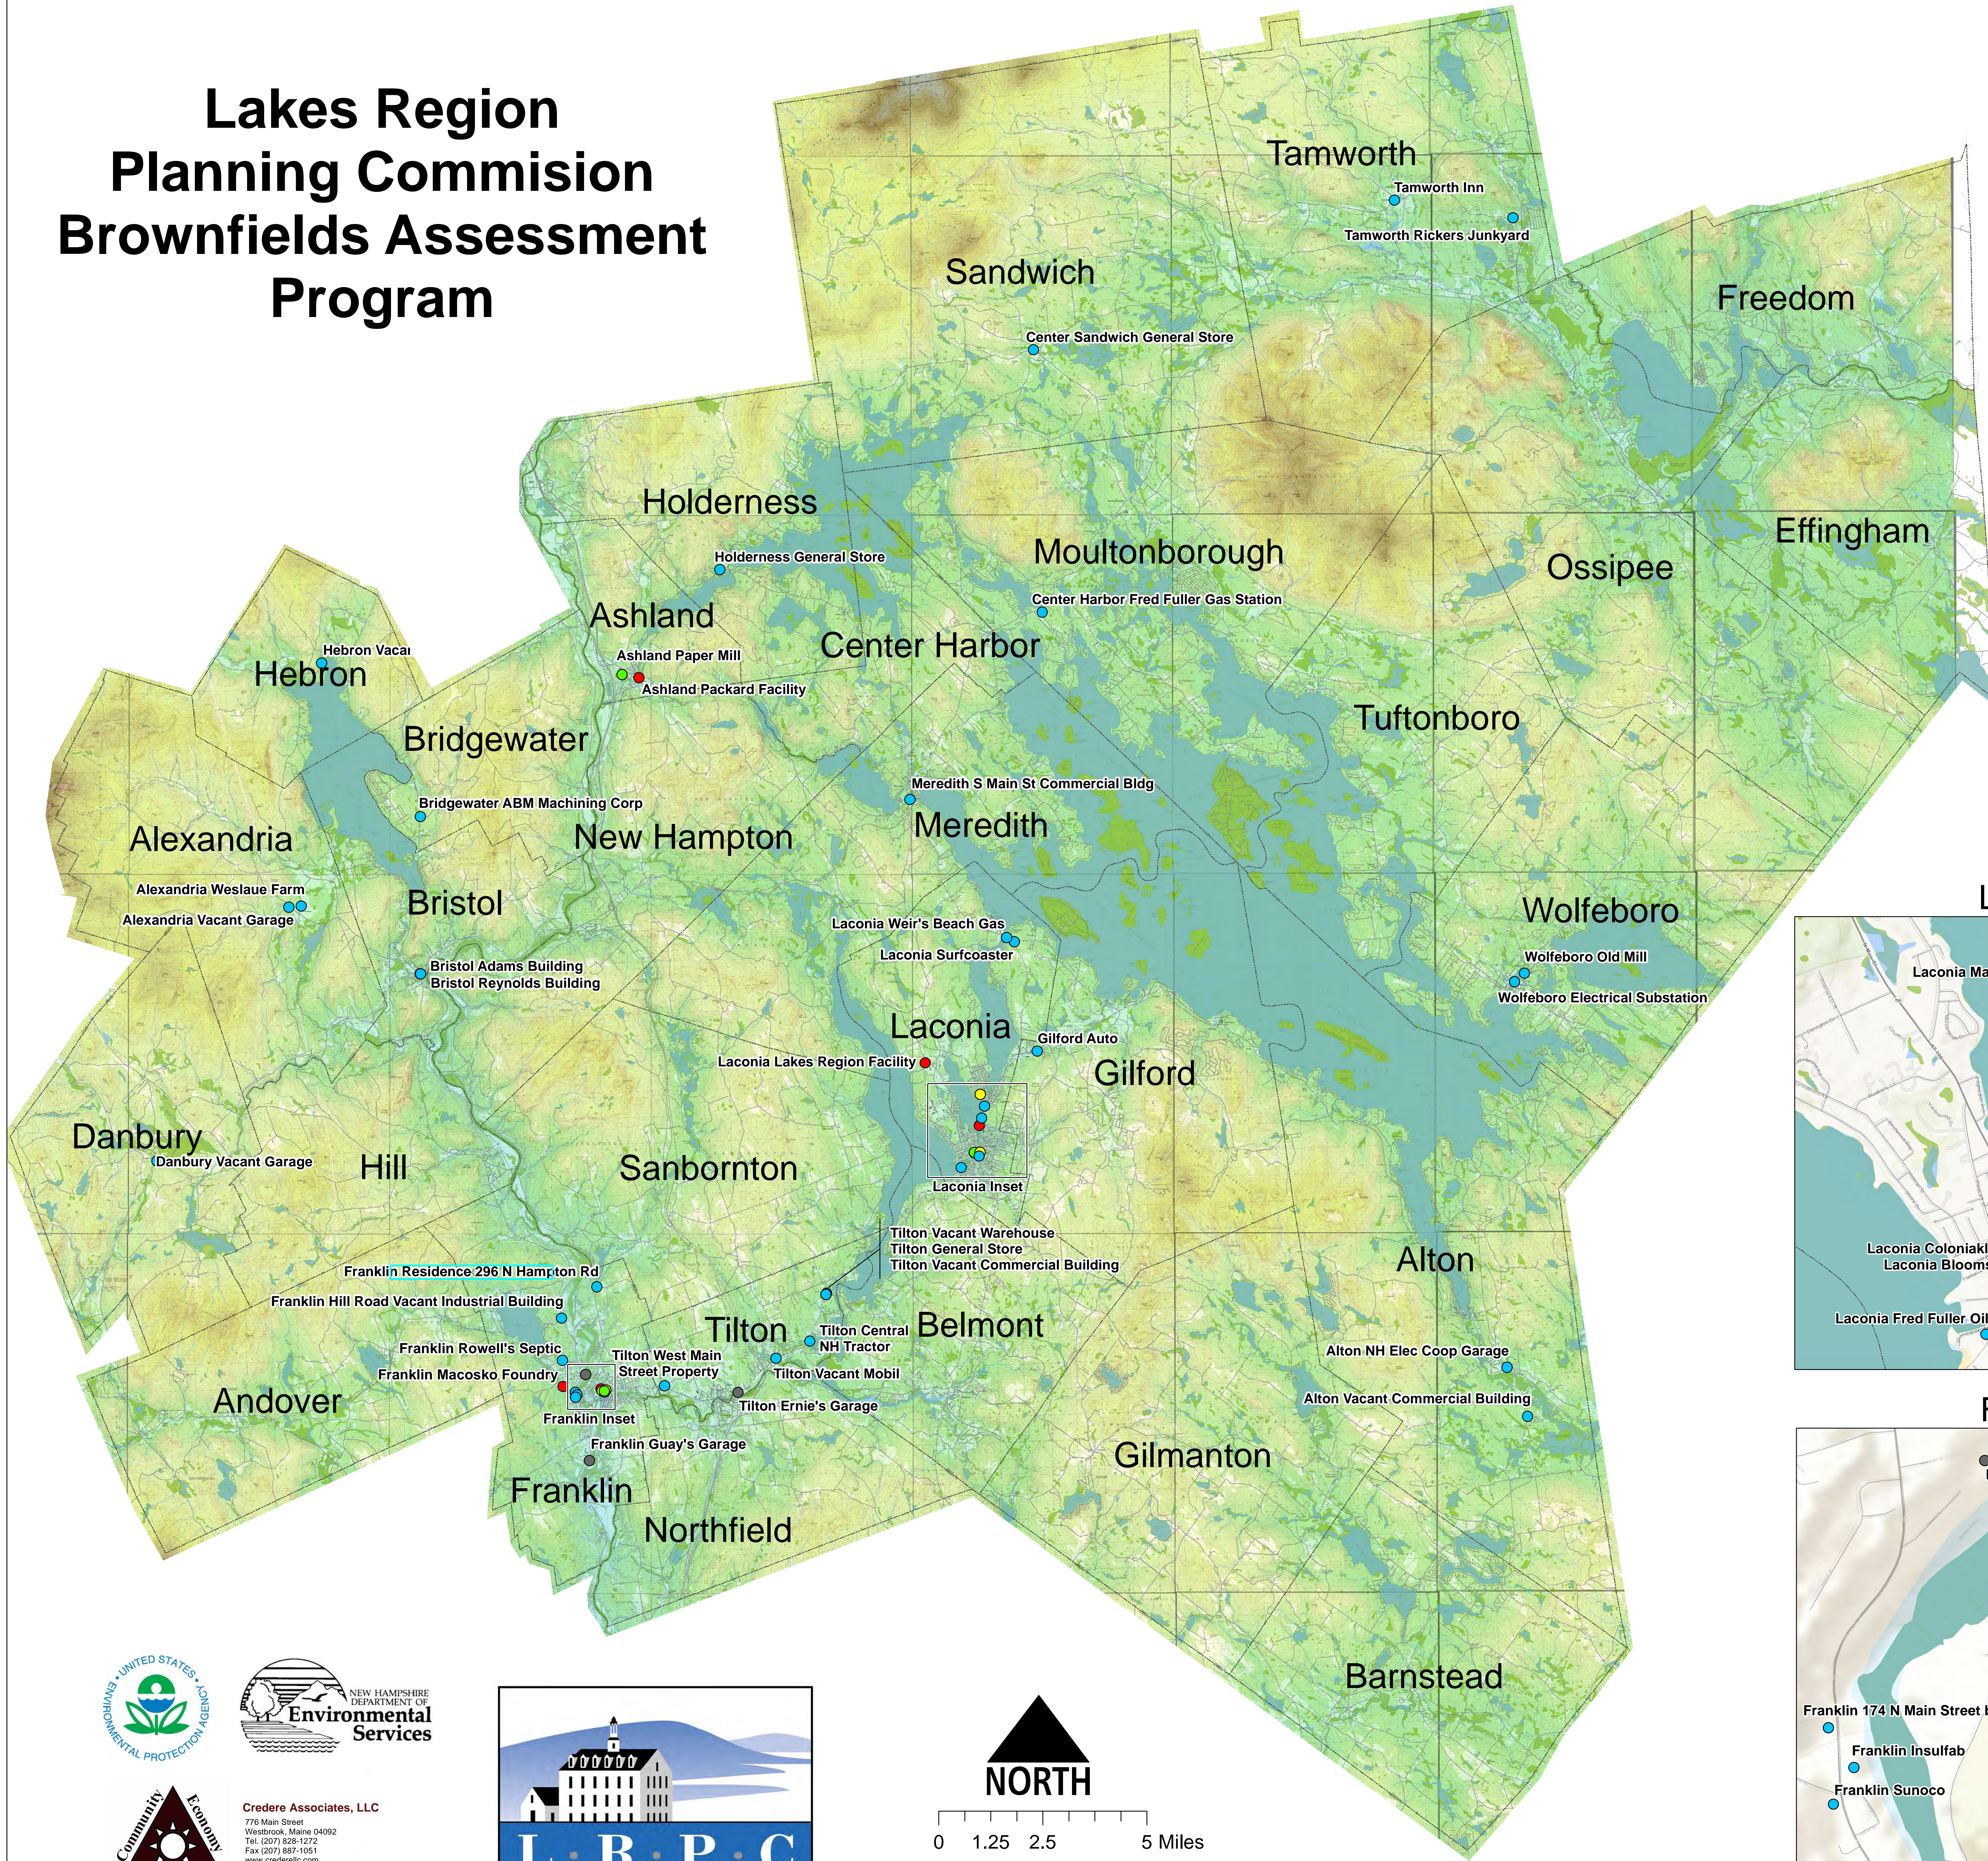

Lakes Region Planning Commision Brownfields Assessment Program