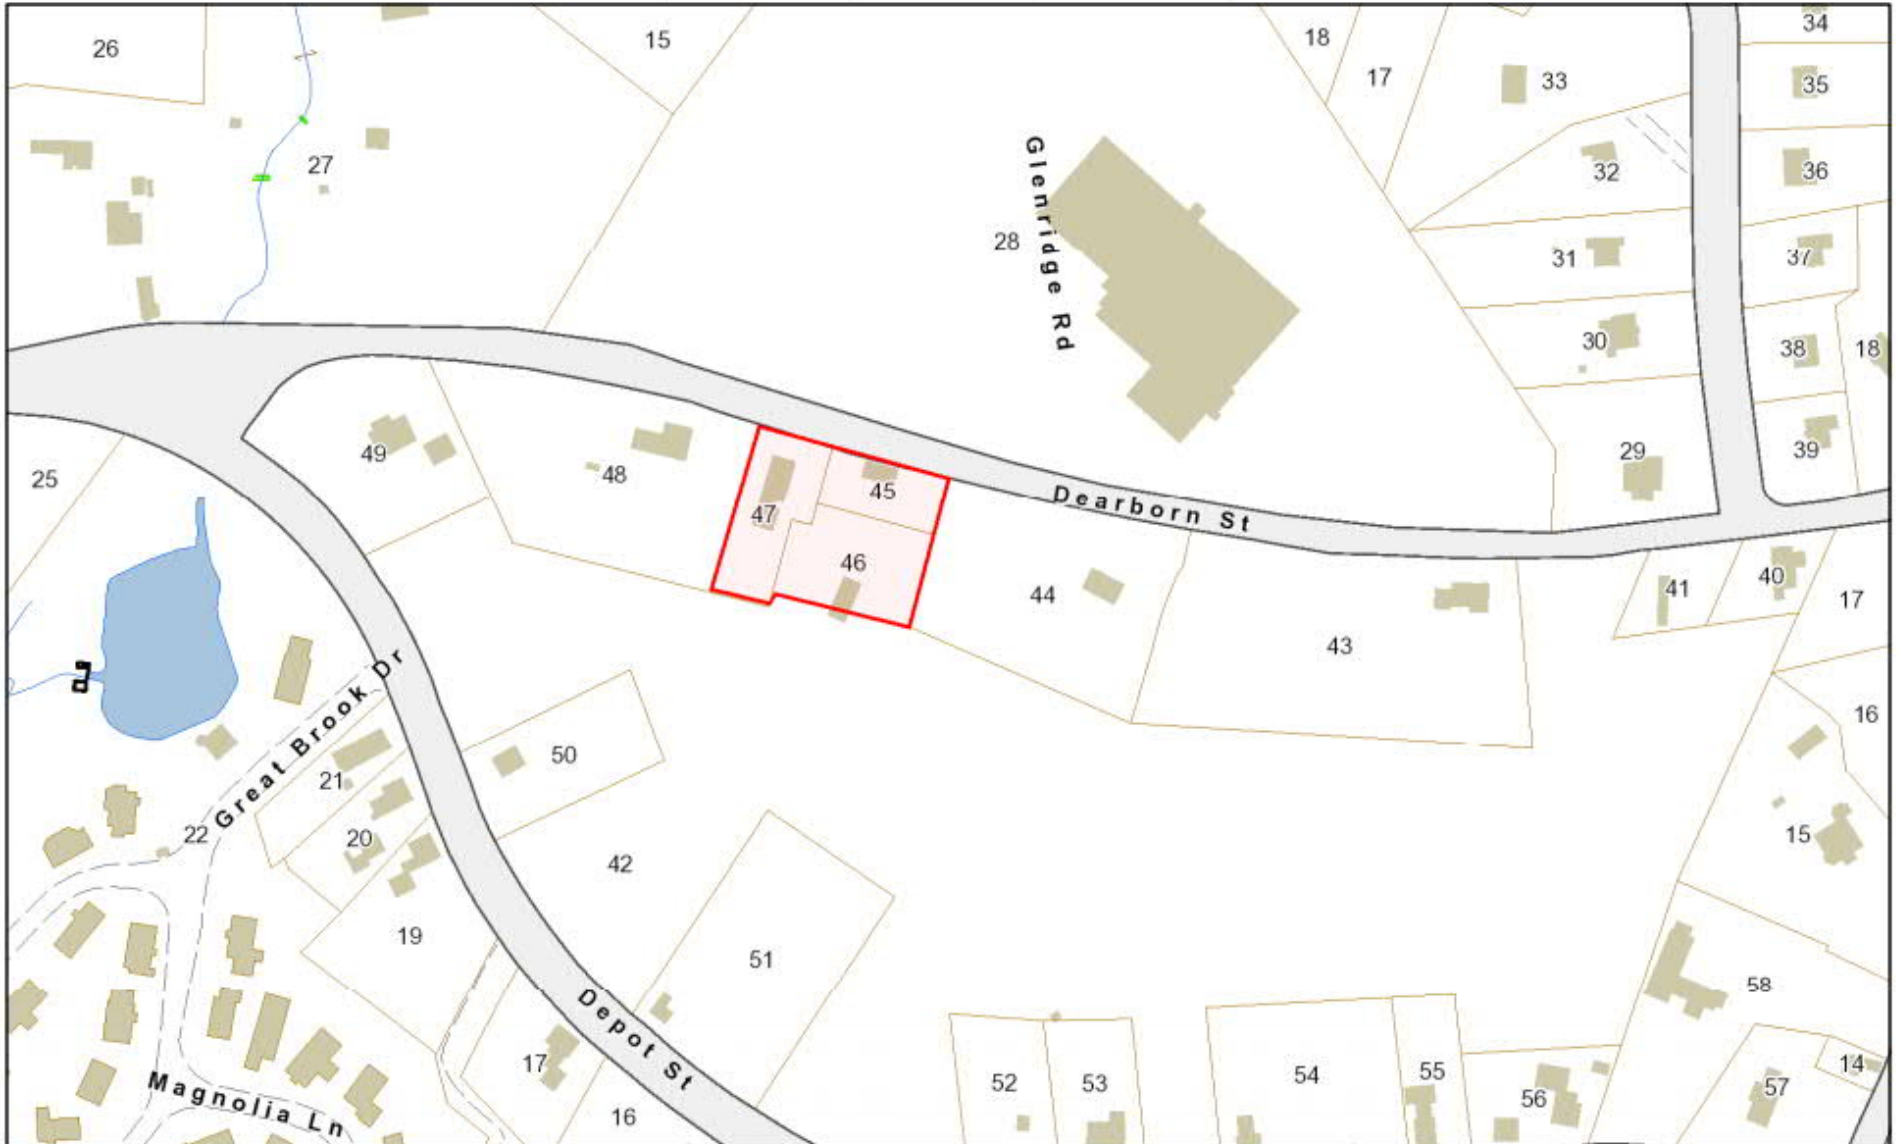

Belmont, NH

1 inch = 200 Feet

May 13, 2020

Data shown on this map is provided for planning and informational purposes only. The municipality and CAI Technologies are not responsible for any use for other purposes or misuse or misrepresentation of this map.