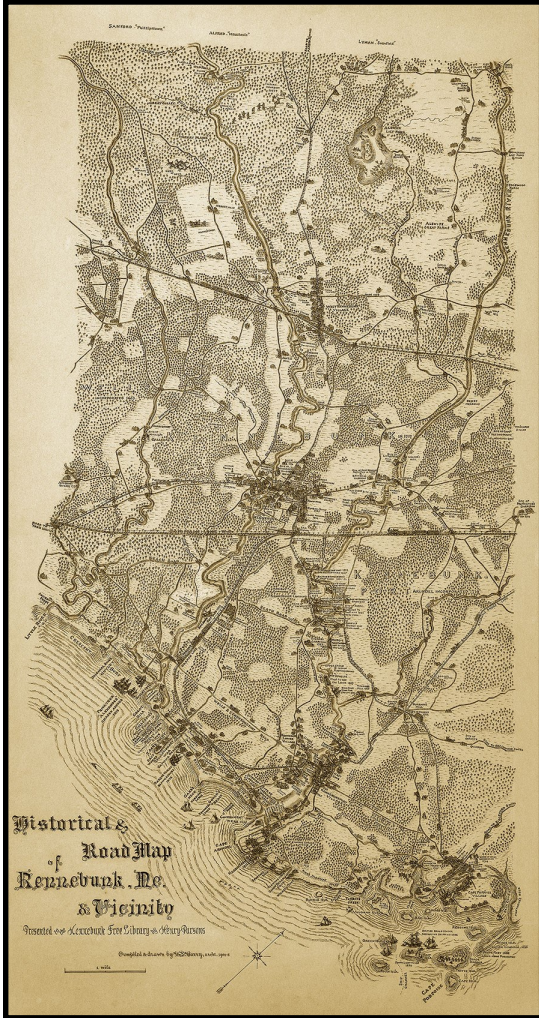

Celebrate Kennebunk!

Own a reproduction of the William E. Barry Historical & Road Map of Kennebunk, ME & Vicinity

Original map presented to
Kennebunk Free Library
by Henry Parsons

Compiled & drawn by Wm. E. Barry,
Architect, 1904 to 1908

Select from two sizes printed on Satin Photo Paper:

- Full size map 27" x 51"
- Reduced print map 22" x 41.5"

Also available ready to hang, mounted on an *Artiplaq* 'Float Plaq' with black or white edge.

A Float Plaq is a 3/8" MDF board with a backer frame attached to the back of the Plaq and inset so you don't see it when hanging on the wall.

****Please allow a minimum of 2 weeks for delivery****

QTY	Item	Price	Total
_____	Full size map 27" x 51"	\$350.00	_____
_____	Full size map 27" x 51" <i>Artiplaq</i> mount	\$700.00	_____
	Edge color ___ black ___ white		
_____	Reduced map 22" x 41.5"	\$200.00	_____
_____	Reduced map 22" x 41.5" <i>Artiplaq</i> mount	\$450.00	_____
	Edge color ___ black ___ white		