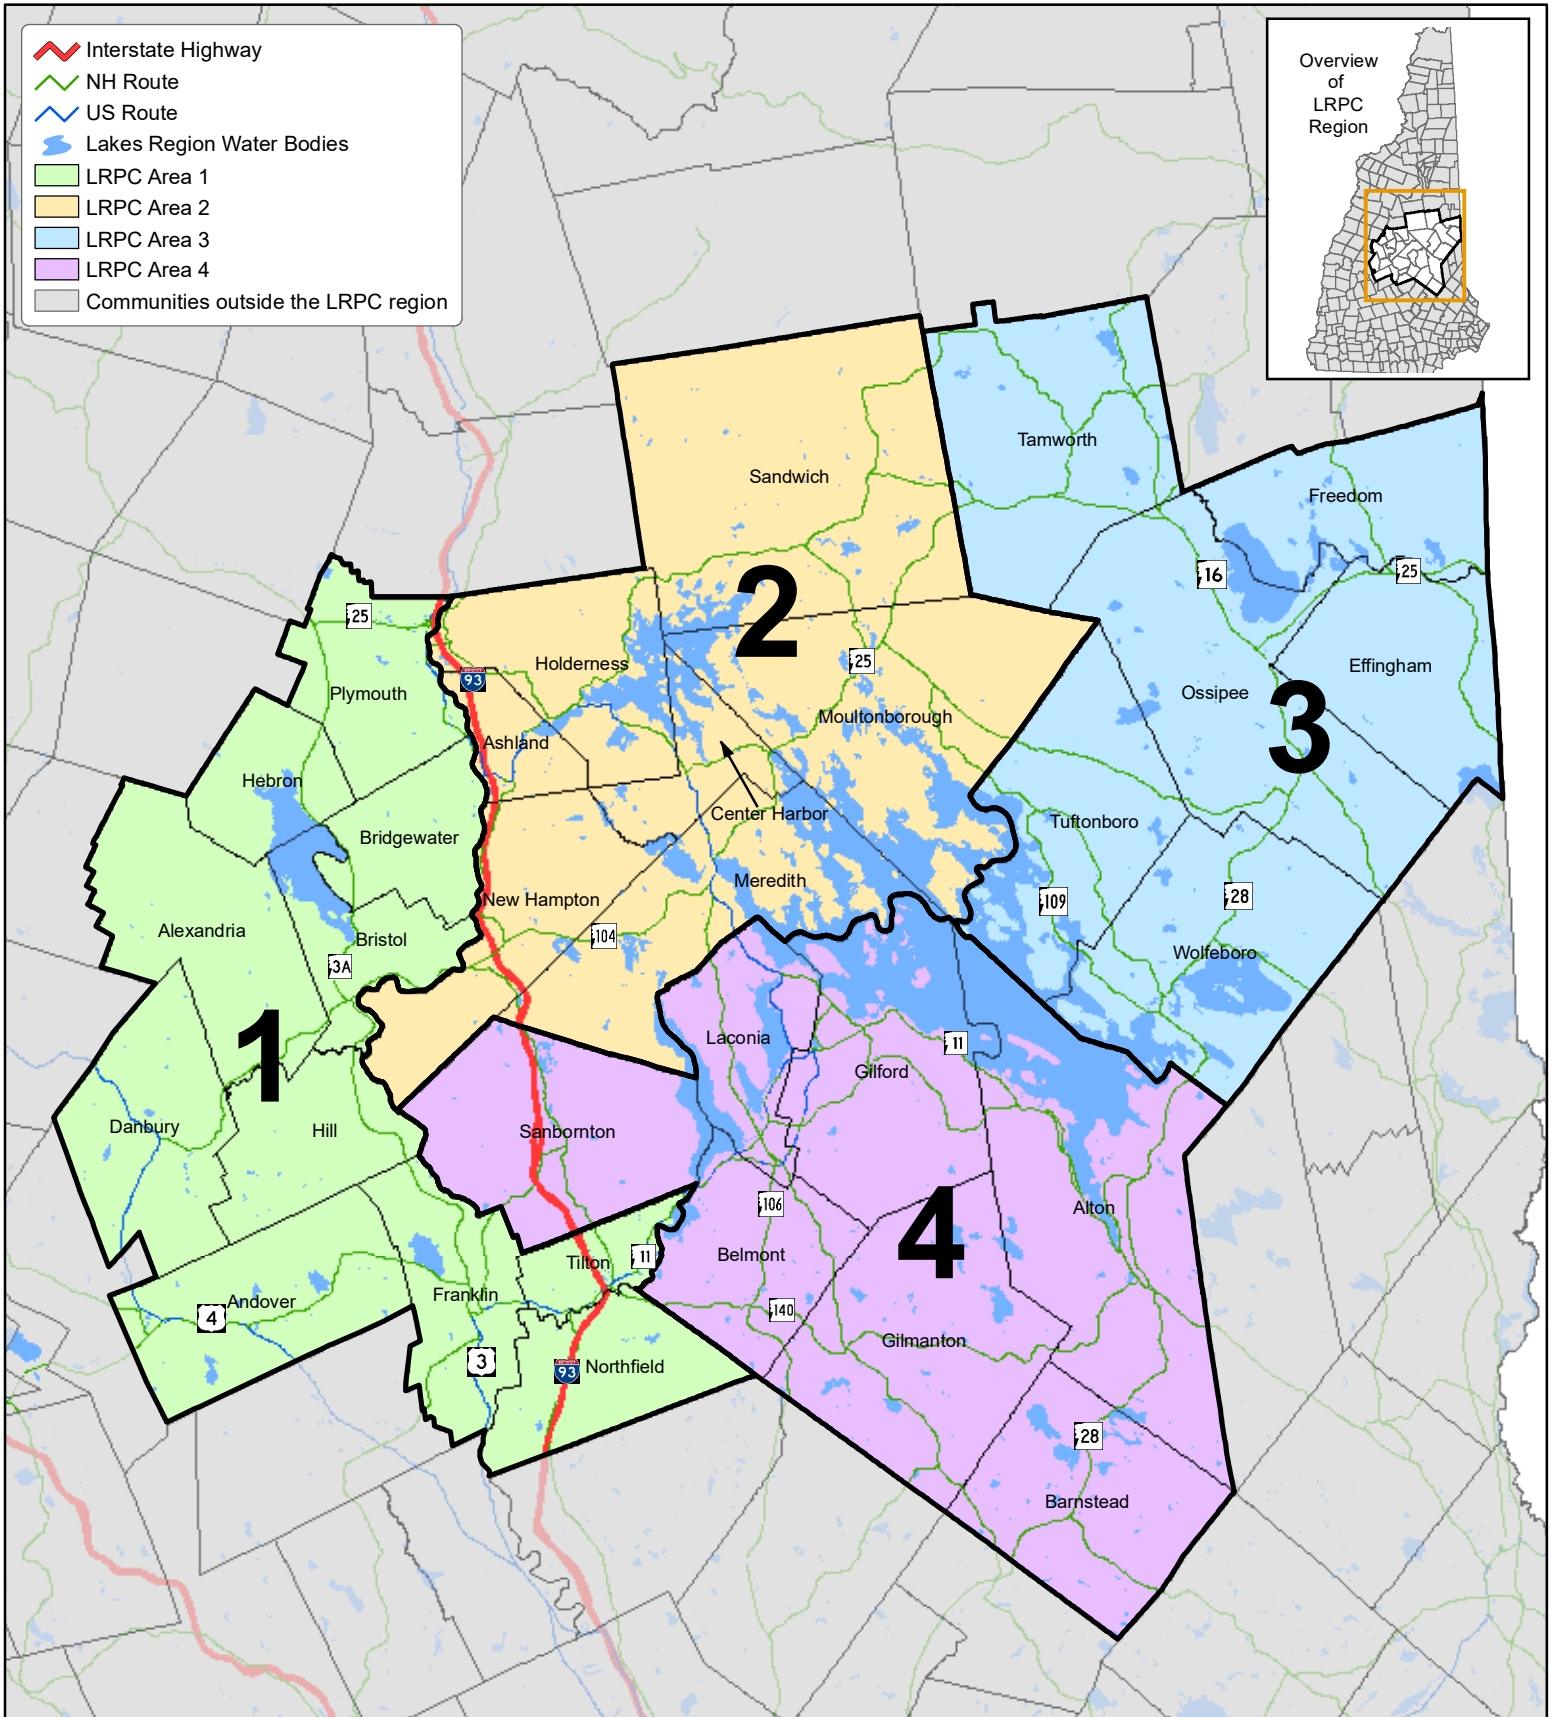

Lakes Region Planning Commission Areas

-  Interstate Highway
-  NH Route
-  US Route
-  Lakes Region Water Bodies
-  LRPC Area 1
-  LRPC Area 2
-  LRPC Area 3
-  LRPC Area 4
-  Communities outside the LRPC region

Lakes Region Planning Commission

103 Main St, Ste. #3

Meredith, NH 03253

603.279.8171